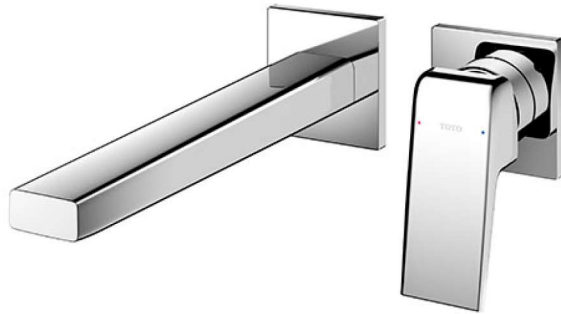

*GB Series*  
**Wall-Mount Single Lever Lavatory Faucet**  
 (Long Spout) (w/o Pop-up Waste)

### Features

- Stately squareness and beveled edges imbue a space with dignity
- Gently beveled with balanced highlights accentuate the shape of the gradually narrowing spout
- Easy Installation and Usage
- Long lasting, COMFORT GLIDE mechanism for a smooth operation

### Specifications

Finish: Chrome  
 Material: Brass  
 Water Pressure: 0.05MPa~1.0MPa

### Parts description

- **TLG10308B**  
 Wall Mount Single Lever Lavatory Faucet  
 (Long Spout) (w/o Waste Fittings)