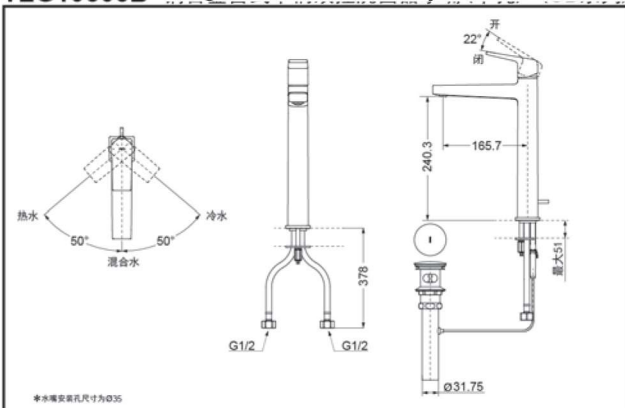

SPECIFICS

Water Inlet Requirement :
0.05MPa(Dynamic Pressure)~1.0MPa(Static Pressure)

Water Efficiency : Grade1
Spout : Bubbler equipped

Others

Series : GB

TLG10305B Single-Lever Lavatory Faucet

*TOTO(CHINA) CO.,LTD. All rights reserved.

TLG10306B Single-Lever Lavatory Faucet

*TOTO(CHINA) CO.,LTD. All rights reserved.

TOTO(CHINA) CO.,LTD. www.toto.com.cn

ROBINS
DESIGN GALLERY