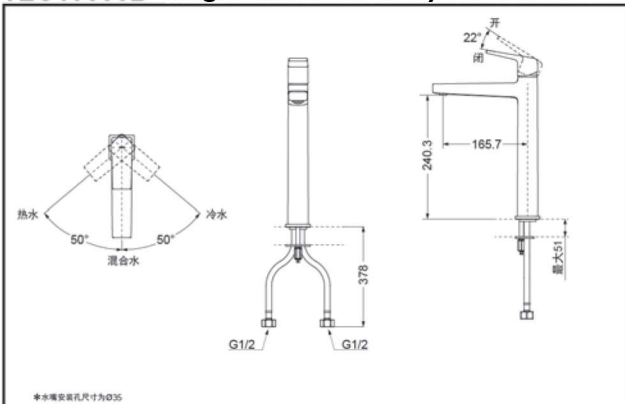

SPECIFICS

Water Inlet Requirement :
0.05MPa(Dynamic Pressure)~1.0MPa(Static Pressure)

Water Efficiency : Grade1
Spout : Bubbler equipped

Others

Series : GB

TLG10305B Single-Lever Lavatory Faucet

*TOTO(CHINA) CO.,LTD. All rights reserved.

TLG10306B Single-Lever Lavatory Faucet

*TOTO(CHINA) CO.,LTD. All rights reserved.

TOTO(CHINA) CO.,LTD. www.toto.com.cn

ROBINS
DESIGN GALLERY