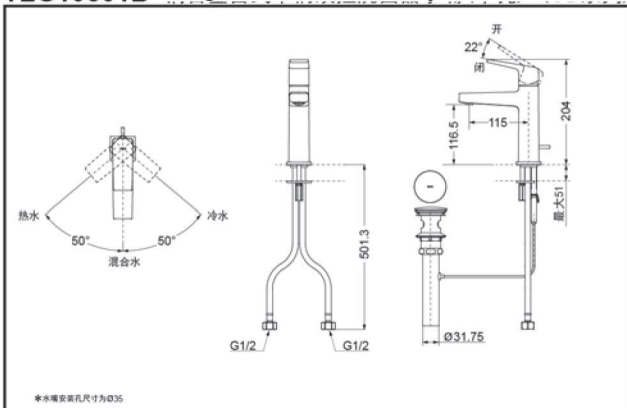

TLG10301B Single-Lever Lavatory Faucet

*TOTO(CHINA) CO.,LTD. All rights reserved.