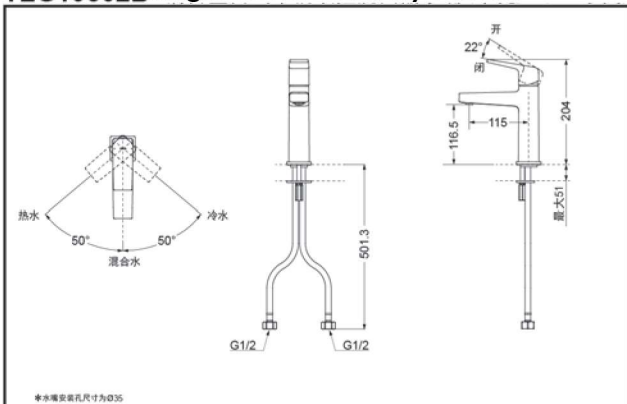

TLG10302B Single-Lever Lavatory Faucet

*TOTO(CHINA) CO.,LTD. All rights reserved.

TOTO(CHINA) CO.,LTD. www.toto.com.cn

ROBINS
DESIGN GALLERY