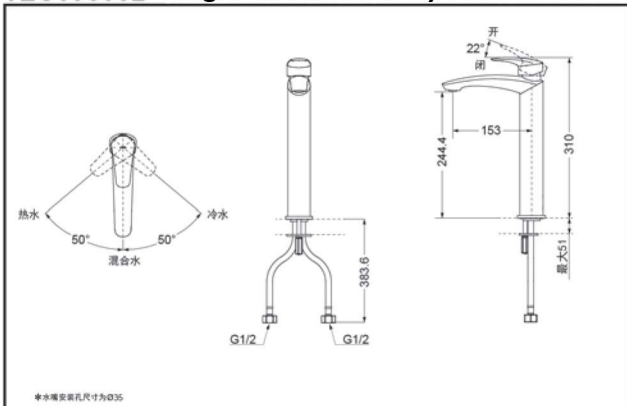

TOTO

Single-Lever Lavatory Faucet

TLG09305B
(W/ pop-up waste)

TLG09306B
(W/O pop-up waste)

reddot award 2019
winner

Comfort
Glide

Water Saving

TLG09305B Single-Lever Lavatory Faucet

*TOTO(CHINA) CO.,LTD. All rights reserved.

TLG09306B Single-Lever Lavatory Faucet

*TOTO(CHINA) CO.,LTD. All rights reserved.

TOTO(CHINA) CO.,LTD. www.toto.com.cn

TLG09305B
TLG09306B

FEATURES

- Elegant appearance.
- Beautiful curves reveal elegant taste.
- Easy installation and usage.
- Unique aerial technology , smooth and moderate flow presents more comfort experience and saves water as well.

SPECIFICS

Water Inlet Requirement :
0.05MPa(Dynamic Pressure)~1.0MPa(Static Pressure)

Water Efficiency : Grade1
Spout : Bubbler equipped

Others

Series : GM

ROBINS
DESIGN GALLERY