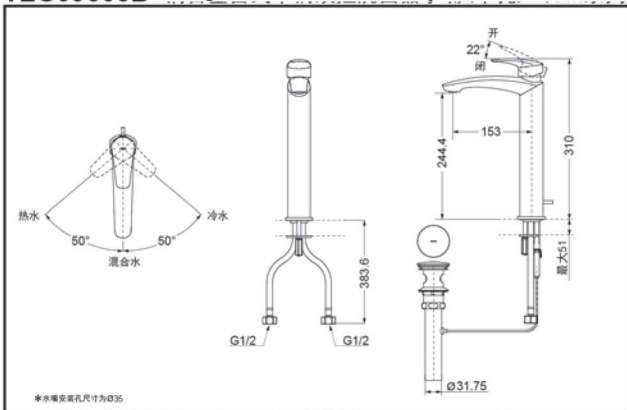

TOTO

Single-Lever Lavatory Faucet

TLG09305B
(W/ pop-up waste)

TLG09306B
(W/O pop-up waste)

reddot award 2019
winner

Comfort
Glide

Water Saving

TLG09305B Single-Lever Lavatory Faucet

*TOTO(CHINA) CO.,LTD. All rights reserved.

TLG09306B Single-Lever Lavatory Faucet

*TOTO(CHINA) CO.,LTD. All rights reserved.

TOTO(CHINA) CO.,LTD. www.toto.com.cn

TLG09305B
TLG09306B

FEATURES

- Elegant appearance.
- Beautiful curves reveal elegant taste.
- Easy installation and usage.
- Unique aerial technology , smooth and moderate flow presents more comfort experience and saves water as well.

SPECIFICS

Water Inlet Requirement :
0.05MPa(Dynamic Pressure)~1.0MPa(Static Pressure)

Water Efficiency : Grade1
Spout : Bubbler equipped

Others

Series : GM

ROBINS
DESIGN GALLERY