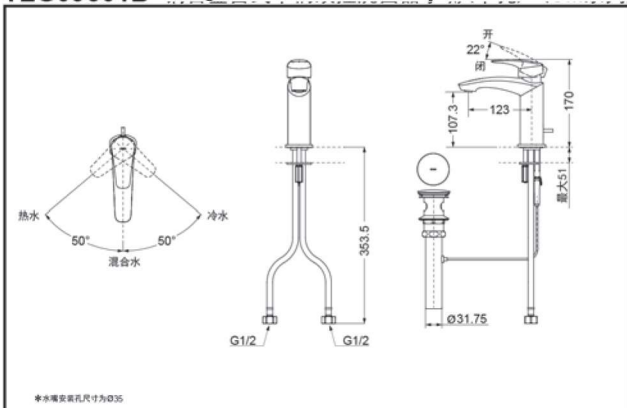

### SPECIFICS

Water Inlet Requirement :  
0.05MPa(Dynamic Pressure)~1.0MPa(Static Pressure)

Water Efficiency : Grade1  
Spout : Bubbler equipped

### Others

Series : GM

**TLG09301B Single-Lever Lavatory Faucet**

\*TOTO(CHINA) CO.,LTD. All rights reserved.

**TLG09302B Single-Lever Lavatory Faucet**

\*TOTO(CHINA) CO.,LTD. All rights reserved.

TOTO(CHINA) CO.,LTD. [www.toto.com.cn](http://www.toto.com.cn)