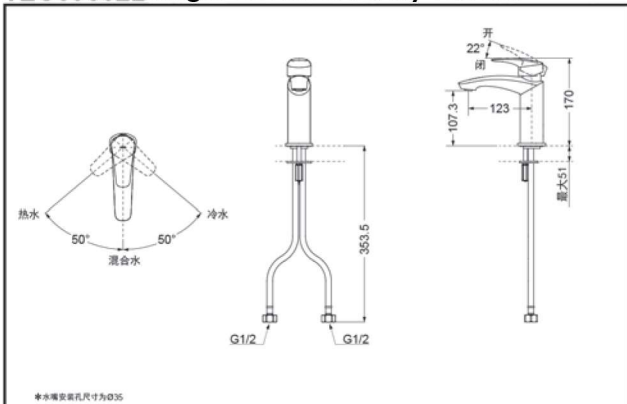

### SPECIFICS

Water Inlet Requirement :  
0.05MPa(Dynamic Pressure)~1.0MPa(Static Pressure)

Water Efficiency : Grade1  
Spout : Bubbler equipped

### Others

Series : GM

**TLG09301B Single-Lever Lavatory Faucet**

\*TOTO(CHINA) CO.,LTD. All rights reserved.

**TLG09302B Single-Lever Lavatory Faucet**

\*TOTO(CHINA) CO.,LTD. All rights reserved.

TOTO(CHINA) CO.,LTD. [www.toto.com.cn](http://www.toto.com.cn)