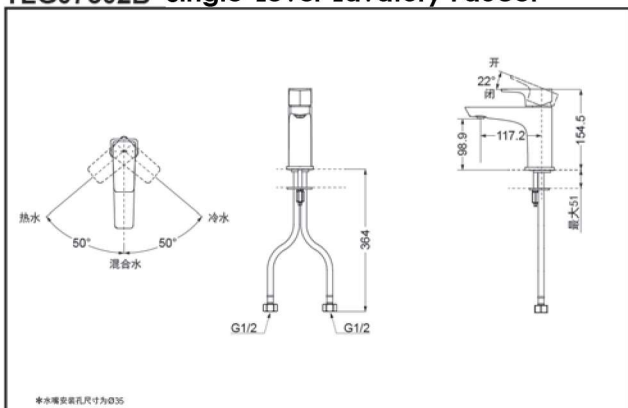

TLG07302B Single-Lever Lavatory Faucet

*TOTO(CHINA) CO.,LTD. All rights reserved.

TOTO(CHINA) CO.,LTD. www.toto.com.cn

TLG07301B
TLG07302B

FEATURES

- Elegant appearance.
- Beautiful curves reveal elegant taste.
- Easy installation and usage.
- Unique aerial technology , smooth and moderate flow presents more comfort experience and saves water as well.

SPECIFICS

Water Inlet Requirement :
0.05MPa(Dynamic Pressure)~1.0MPa(Static Pressure)

Water Efficiency : Grade1
Spout : Bubbler equipped

Others

Series : GE

ROBINS
DESIGN GALLERY