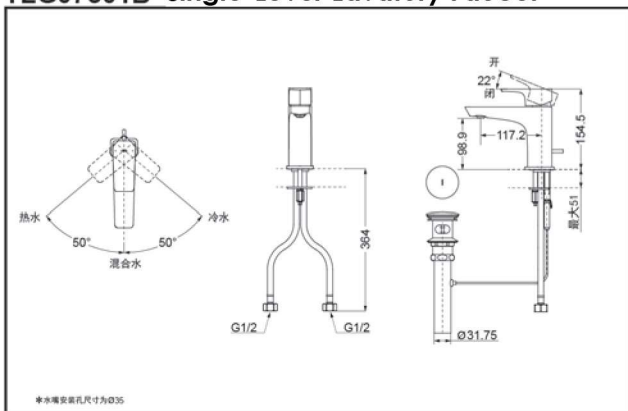

## Single-Lever Lavatory Faucet

**TLG07301B**  
(W/ pop-up waste)

**TLG07302B**  
(W/O pop-up waste)

**Comfort  
Glide**

**Water Saving**

**reddot** award 2019  
winner

### TLG07301B Single-Lever Lavatory Faucet

\*TOTO(CHINA) CO.,LTD. All rights reserved.