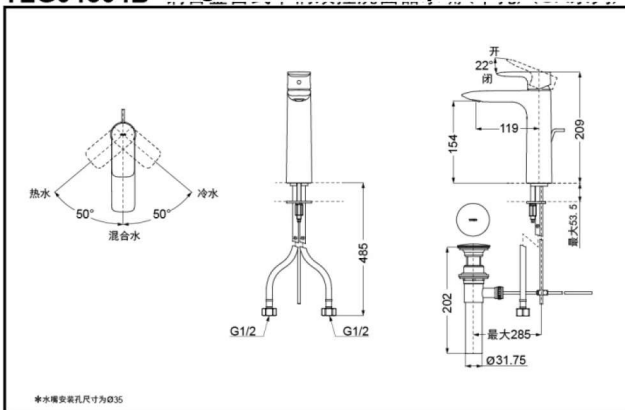

TOTO

Single-Lever Lavatory Faucet

TLG04304B
(W/ pop-up waste)

TLG04306B
(W/O pop-up waste)

**Comfort
Glide**

**Reduce The
Water
Technology**

TLG04304B Single-Lever Lavatory Faucet

*TOTO(CHINA) CO.,LTD. All rights reserved.

TLG04306B Single-Lever Lavatory Faucet

*TOTO(CHINA) CO.,LTD. All rights reserved.
TOTO(CHINA) CO.,LTD. www.toto.com.cn

TLG04304B
TLG04306B

FEATURES

- Elegant appearance.
- Beautiful curves reveal elegant taste.
- Unique aerial technology , smooth and moderate flow presents more comfort experience and saves water as well.

SPECIFICS

Water Inlet Requirement :
0.05MPa(Dynamic Pressure)~1.0MPa(Static Pressure)

Water Efficiency : Grade1
Spout : Bubbler equipped

Others

Series : GA

 **ROBINS**
DESIGN GALLERY