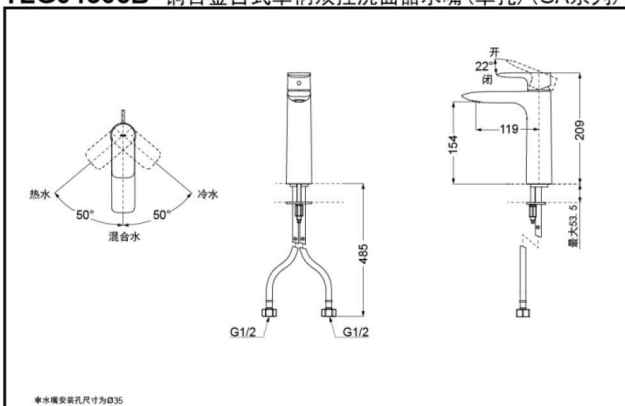

TOTO

Single-Lever Lavatory Faucet

TLG04304B
(W/ pop-up waste)

TLG04306B
(W/O pop-up waste)

**Comfort
Glide**

**Reduce The
Water
Technology**

TLG04304B Single-Lever Lavatory Faucet

*TOTO(CHINA) CO.,LTD. All rights reserved.

TLG04306B Single-Lever Lavatory Faucet

*TOTO(CHINA) CO.,LTD. All rights reserved.
TOTO(CHINA) CO.,LTD. www.toto.com.cn

TLG04304B
TLG04306B

FEATURES

- Elegant appearance.
- Beautiful curves reveal elegant taste.
- Unique aerial technology , smooth and moderate flow presents more comfort experience and saves water as well.

SPECIFICS

Water Inlet Requirement :
0.05MPa(Dynamic Pressure)~1.0MPa(Static Pressure)

Water Efficiency : Grade1
Spout : Bubbler equipped

Others

Series : GA

 **ROBINS**
DESIGN GALLERY