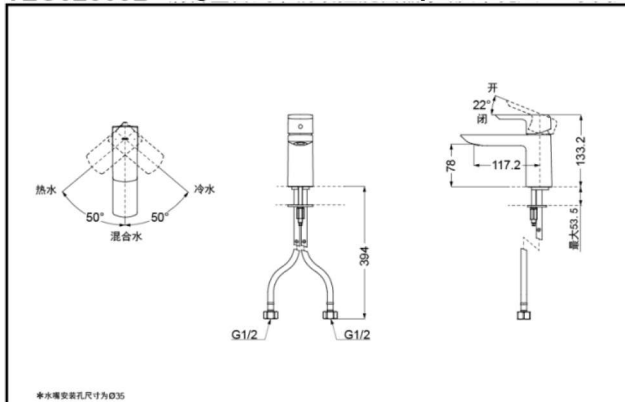

TOTO

Single-Lever Lavatory Faucet

TLG02301B
(W/ pop-up waste)

TLG02303B
(W/O pop-up waste)

 **Comfort**  **Reduce The**
Glide **Water**
Technology

TLG02301B Single-Lever Lavatory Faucet

*TOTO(CHINA) CO.,LTD. All rights reserved.

TLG02303B Single-Lever Lavatory Faucet

*TOTO(CHINA) CO.,LTD. All rights reserved.
TOTO(CHINA) CO.,LTD. www.toto.com.cn

TLG02301B
TLG02303B

FEATURES

- Elegant appearance.
- Beautiful curves reveal elegant taste.
- Easy installation and usage.
- Unique aerial technology , smooth and moderate flow presents more comfort experience and saves water as well.

SPECIFICS

Water Inlet Requirement :
0.05MPa(Dynamic Pressure)~1.0MPa(Static Pressure)

Water Efficiency : Grade 1
Spout : Bubbler equipped

Others

Series : GR

 **ROBINS**
DESIGN GALLERY