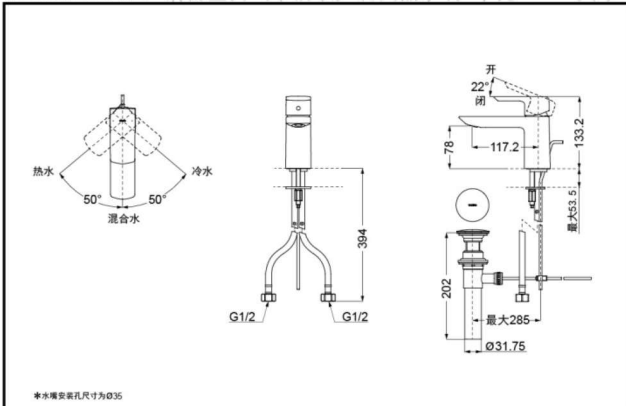

TOTO

Single-Lever Lavatory Faucet

TLG02301B
(W/ pop-up waste)

TLG02303B
(W/O pop-up waste)

 **Comfort**  **Reduce The**
Glide **Water**
Technology

TLG02301B Single-Lever Lavatory Faucet

*TOTO(CHINA) CO.,LTD. All rights reserved.

TLG02303B Single-Lever Lavatory Faucet

*TOTO(CHINA) CO.,LTD. All rights reserved.
TOTO(CHINA) CO.,LTD. www.toto.com.cn

TLG02301B
TLG02303B

FEATURES

- Elegant appearance.
- Beautiful curves reveal elegant taste.
- Easy installation and usage.
- Unique aerial technology , smooth and moderate flow presents more comfort experience and saves water as well.

SPECIFICS

Water Inlet Requirement :
0.05MPa(Dynamic Pressure)~1.0MPa(Static Pressure)

Water Efficiency : Grade 1
Spout : Bubbler equipped

Others

Series : GR

 **ROBINS**
DESIGN GALLERY