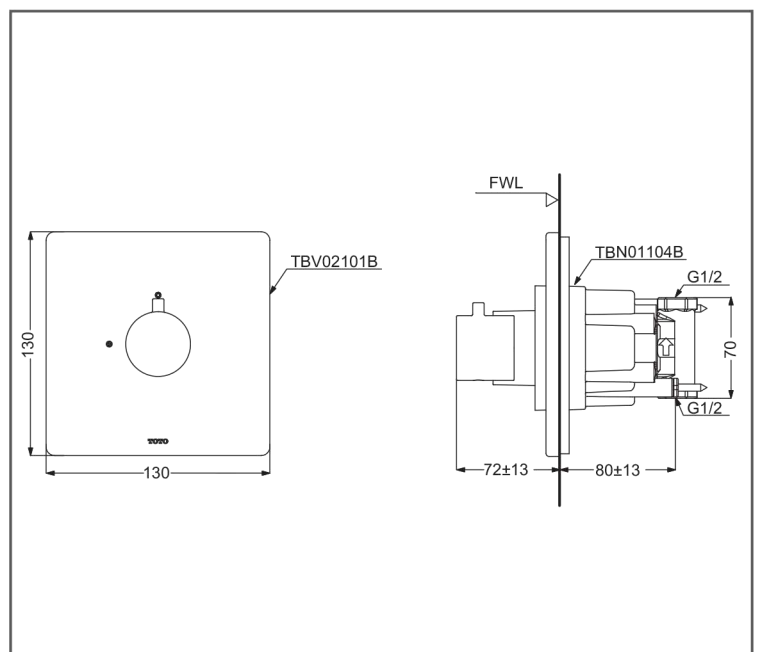

TOTO

Shower Fittings

3 Way Diverter

TBV02101B/TBN01104B

FEATURES

- Good Design with compact and thin plate

SPECIFICATIONS

- Size : 130W x 85D x 130H mm
- Finish : Chrome
- Water Pressure : 0.25Mpa ~ 0.75Mpa

PARTS DESCRIPTION

- TBV02101B : On/off valve (Square)
- TBN01104B : On/off valve

TBV02101B/TBN01104B

Please consult, TOTO representative for more details.

All rights reserved by TOTO including but not limited to Improve & Change of Product Design, Specs or Availability at any time without prior notice