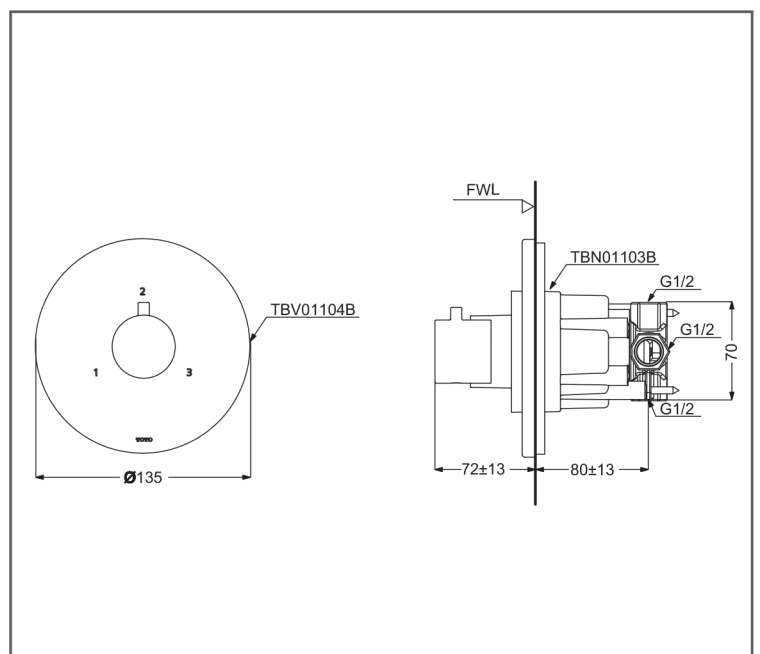

TOTO SHOWER FITTING

3 Way Diverter

TBV01104B/TBN01103B

FEATURES

- Good design with compact and thin plate

SPECIFICATIONS

- Size : 135W x 85D x 135H mm
- Finish : Chrome
- Water Pressure : 0.25 Mpa ~ 0.75 Mpa

PARTS DESCRIPTION

- TBV01104B : 3 Way Diverter without stop valve (Round)
- TBN01103B : 3 Way Diverter w/o Stop Valve

ROBINS
DESIGN GALLERY

TBV01104B/TBN01103B

Please consult, TOTO representative for more details.