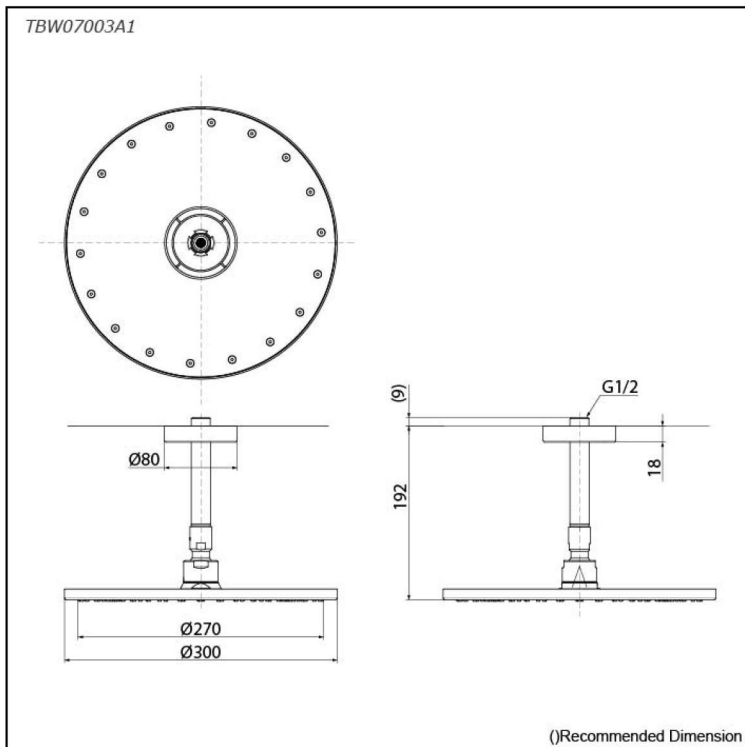

## Features

- 1 mode function, Round shape over head shower (COMFORT WAVE)

## Specifications

Finish:	Chrome
Material:	Brass
Shape:	Round
Dimension:	Diameter: 300mm
Water Pressure:	0.12MPa~1.0MPa

## Parts description

- **TBW07003A1**  
Over Head Shower (Ceiling Type)  
(1 mode)

**ROBINS**  
DESIGN GALLERY