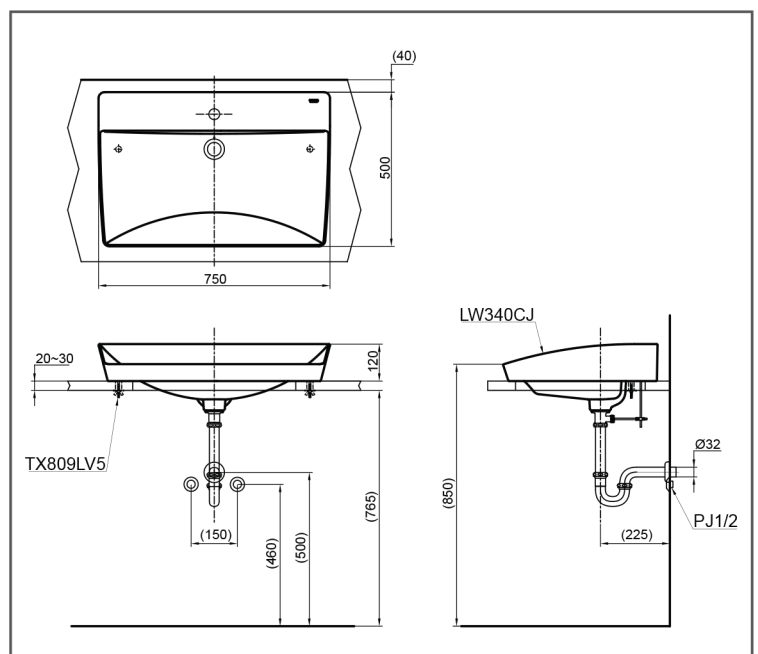

TOTO WASH BASIN

Console Wash Basin

LW340CJW/F#W

R ROBINS
DESIGN GALLERY

FEATURES

- Board Stylish Design

SPECIFICATIONS

- Size : 750W x 500D x 120H mm
- Material : Ceramic

PARTS DESCRIPTION

- LW340CJW/F#W : Console Wash Basin
- TX809LV5 : Bracket

COLOURS

White

LW340CJW/F#W

Please consult, TOTO representative for more details.

All rights reserved by TOTO including but not limited to Improve & Change of Product Design, Specs or Availability at any time without prior notice