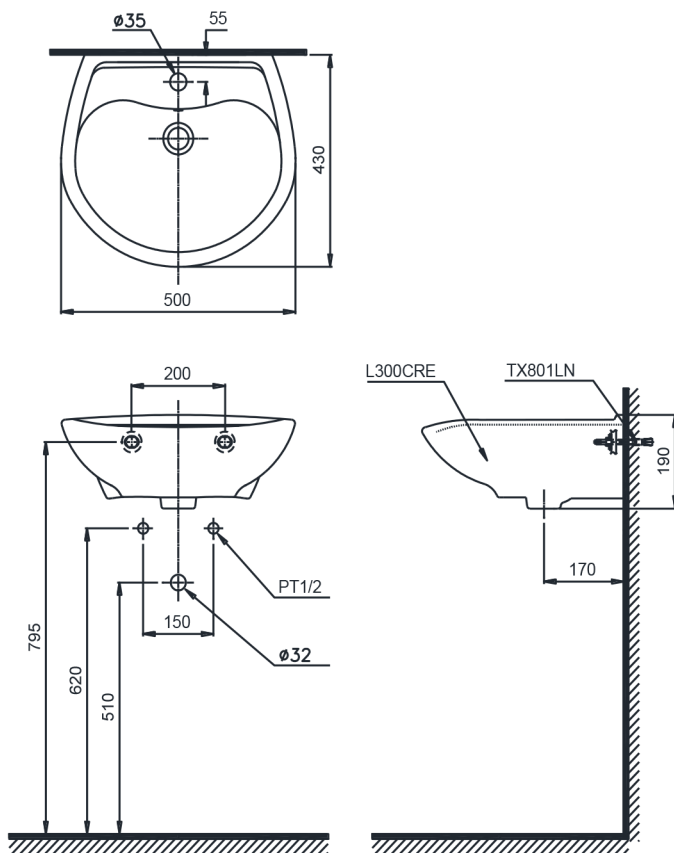

Wall Hung Lavatory

LT300CV

Features

- Simple, elegant styling
- Petite, suitable for little space
- Rear overflow

Specifications

Size : 500W x 430D x 190H (mm)

Parts description

Faucet not included

- LT300CV
Lavatory
 - L300CRE
Lavatory Body
 - TX801LN
Wall Mounting Bolt

Colors

White

Please consult a TOTO representative for details

TOTO (THAILAND) CO.,LTD

Bangkok Office : G Tower Grand Rama 9,12th Floor, South Wing, 9 Rama IX Road, Huaykwang Sub-district, Huaykwang District, Bangkok. 10310 Thailand
Tel : +(66)2-117-9520(AUTO) Fax : +(66)2-117-9527
th.toto.com