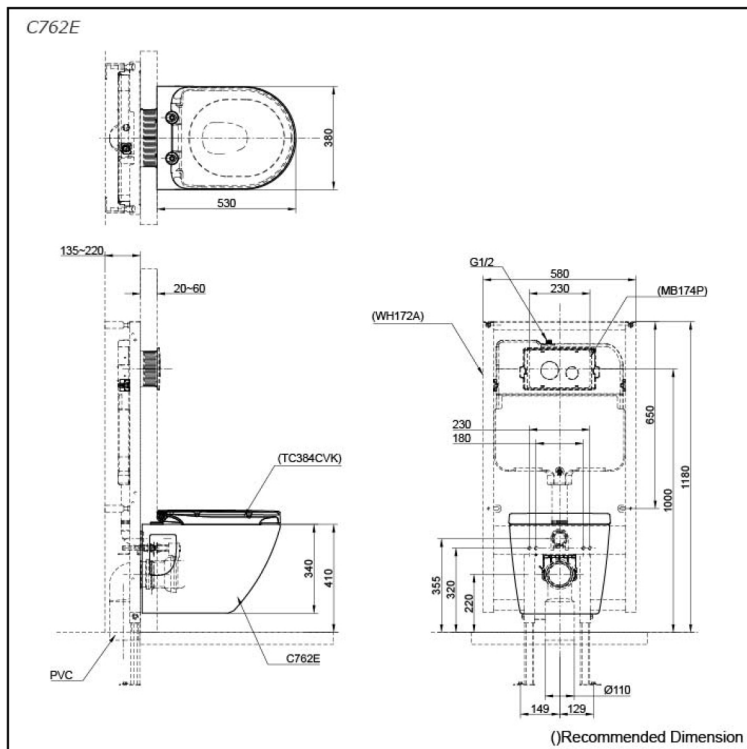

BASIC+ WALL HUNG TOILET

Features

- Wall Hung Type, easy cleaning
- TORNADO FLUSH for powerful flushing effect with less amount of water
- CEFIONTECT prevent debris on toilet surface
- RIMLESS DESIGN bowl ensures easy cleaning and ultimate hygiene

Specifications

Flush system:	TORNADO FLUSH
Water Use:	4.5L / 3L
Rough-in:	H=220 mm
Bowl Shape:	D-Shape
Water Pressure:	0.05MPa~0.75MPa
Size:	380Wx530Dx340H mm

Parts description

Fittings and Seat & Cover are not included

- **C762E**
D-Shape Wall Hung Closet Bowl (P-Trap)
(Rough-in 220)

Optional Parts

- WH172A
Concealed Cistern w/Frame
- WH142A
Concealed Cistern w/Frame
(Low Type)
- TC384CVK
Soft Close Seat & Cover (Urea Resin)
- MB174P
Flush Panel