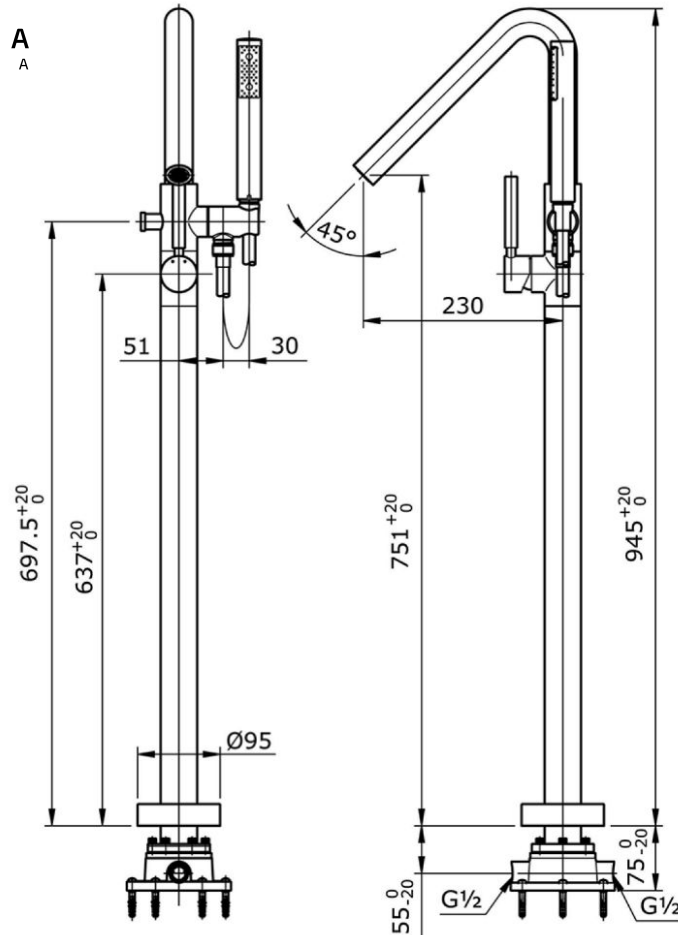

DISTRIBUTED BY:

Some products may not be available in your area

Prices indicated are manufacturer's suggested retail price, prices may change anytime without notice.

Please check with your nearest reseller for updated prices.

Prices shown for lavatory does not include faucet.