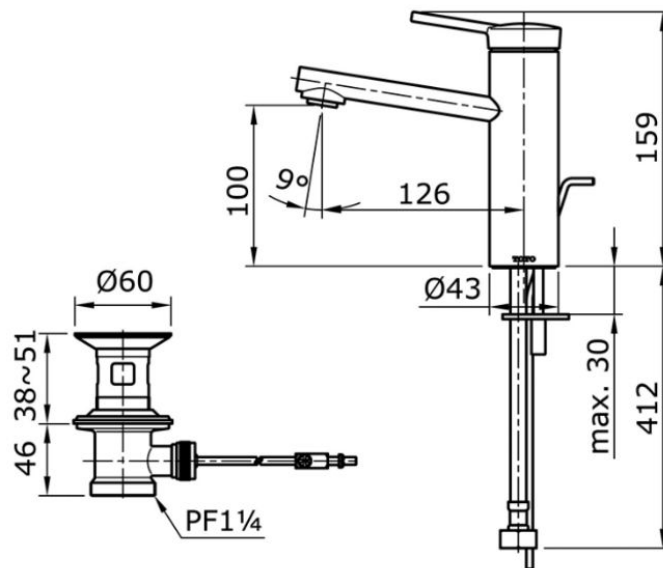

TX115LV

Single Lever Lavatory Faucet

Min Water Pressure: 0.05 MPa

Max Water Pressure: 0.75 MPa

Flow Rate: 5.0 Lpm

DISTRIBUTED BY:

Some products may not be available in your area

Prices indicated are manufacturer's suggested retail price, prices may change anytime without notice.

Prices shown for lavatory does not include faucet.