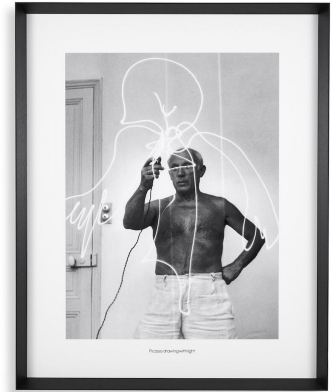

EICHHOLTZ

EST. 1992

SPECIFICATION SHEET

Item no.	116636
Item description	Print Picasso Drawing with light Black wooden frame clear glass
Suitable for	Indoor use/dry locations only
Net weight (kg)	7.7
Net weight (lbs)	16.97

DIMENSIONS

Dimensions (cm)	W. 84 D. 6 H. 104 cm
Dimensions (inch)	W. 33.07" D. 2.36" H. 40.94"

MATERIALS

116636	Print Picasso Drawing with light Pine Wood MDF Glass Paper
--------	---

LOGISTIC INFORMATION