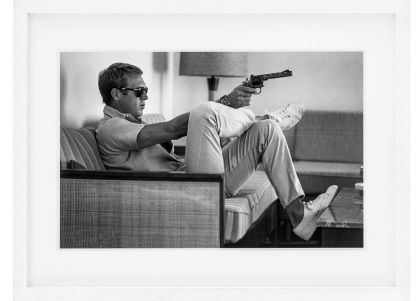

E I C H H O L T Z

EST. 1992

SPECIFICATION SHEET

Item no.	110866
Item description	Print Steve McQueen takes Aim White wooden frame clear glass
Suitable for	Indoor use/dry locations only
Net weight (kg)	5.6
Net weight (lbs)	12.34

DIMENSIONS

Dimensions (cm)	W. 85 D. 7 H. 64.5 cm
Dimensions (inch)	W. 33.46" D. 2.76" H. 25.39"

MATERIALS

110866	Print Steve McQueen takes Aim Abachi wood MDF Glass Paper
--------	--

LOGISTIC INFORMATION

110866	Print Steve McQueen takes Aim 1 pc(s)
Carton length (m)	0.855
Carton width (m)	0.655
Carton height (m)	0.04
Carton cubage (m)	0.0224
Gross weight (kg)	6
HS code EU	49119100
Carton length (inch)	33.66
Carton width (inch)	25.79
Carton height (inch)	1.57
Carton cubage (ff)	0.79
Gross weight (lbs)	13.22
HS code USA	4911914020