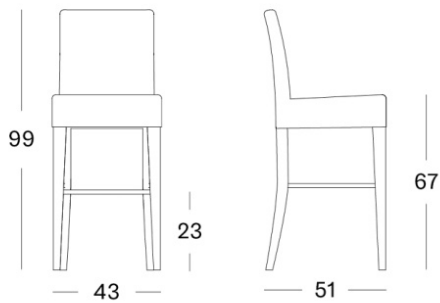

### DIMENSIONS

W43 x H99 x D51 x SH67 cm

### SIZES (IN CM)