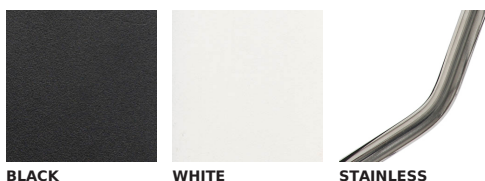

### GLIDES

nylon glides

### FRAME COLOURS

BLACK

WHITE

STAINLESS

**SEAT COLOURS**

**FABRIC COLOURS**

ALL COLOURS SHOWN HERE ARE AS CLOSE TO THE ACTUAL COLOURS AS THE PRINTING PROCESS ALLOWS. SWATCHES CAN BE SUPPLIED ON REQUEST.

**COTSWOLD INOUT FURNITURE**