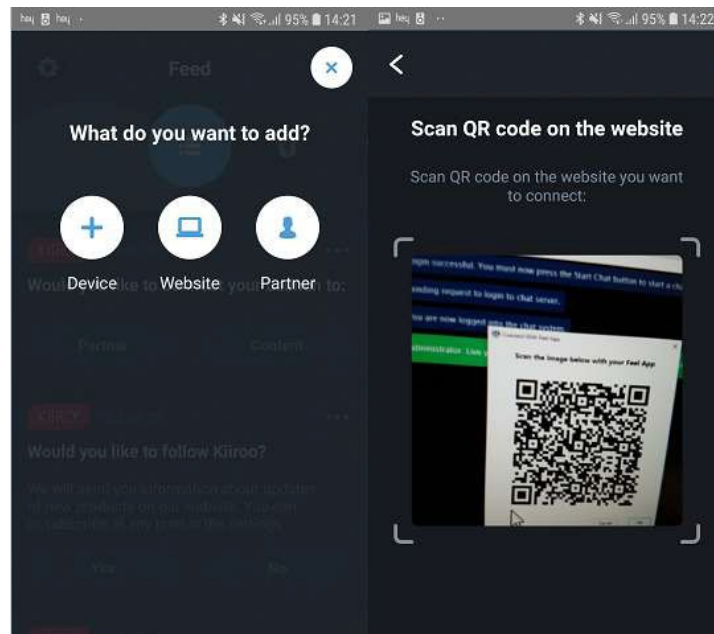

6. Sur l'application mobile FeelConnect 3, cliquez sur le signe "+" et sélectionnez "website" puis scannez le code QR donné par l'extension Chrome Feel Connect.

7. Cliquez sur "start broadcast".