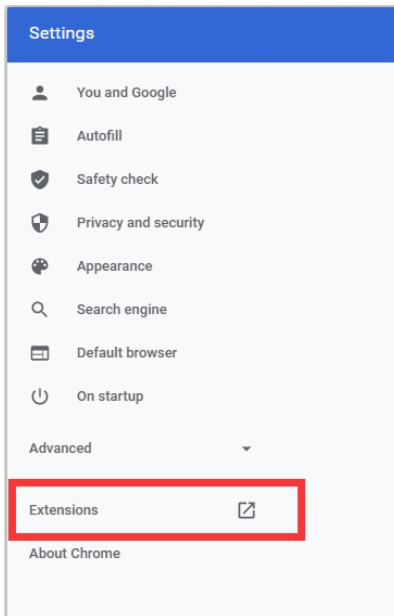

3. Gehen Sie zu den Einstellungen Ihres Chrome-Browsers und wählen Sie Erweiterungen.

4. Aktivieren Sie den Entwicklermodus und klicken Sie auf "Entpackt laden".

5. Suchen Sie den entpackten Ordner und klicken Sie auf Ordner auswählen.