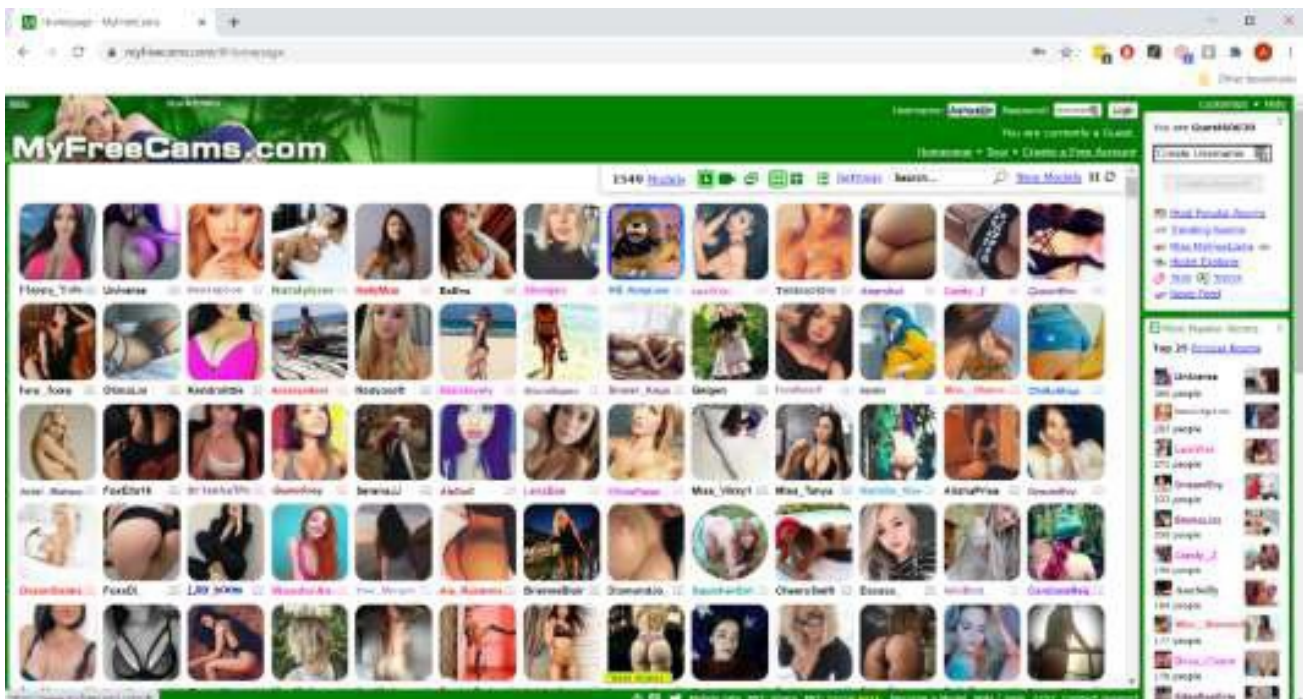

1. Gehen Sie zu <http://www.myfreecams.com/model_admin/>