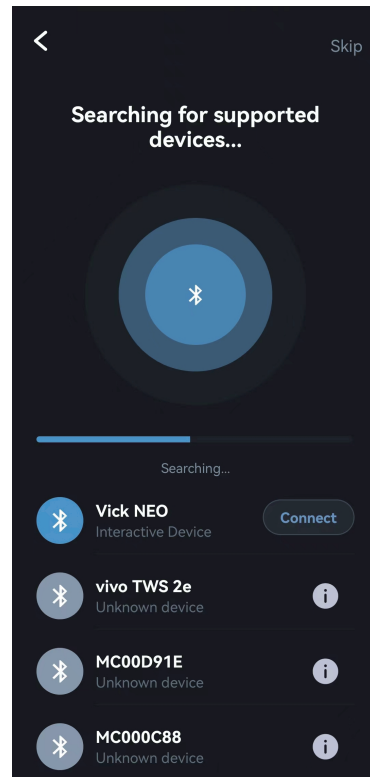

Test your SVAKOM device

1. To check your SVAKOM device has connected to FeelConnect, click 'Test your device'.
2. After your device responds, click 'Finish setup'.