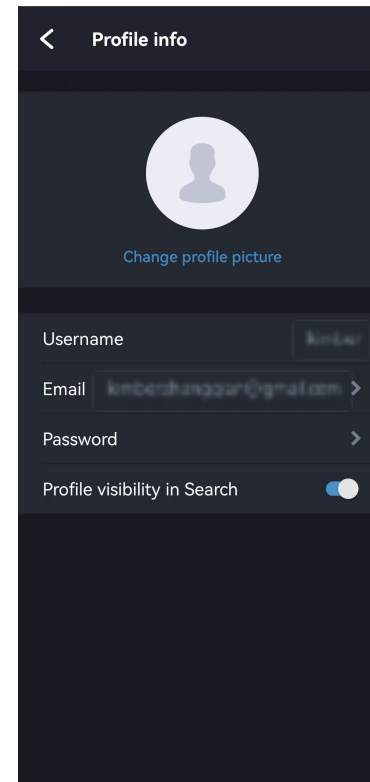

# FeelConnect

How to connect to a long-distance  
partner's smart device

Let your partner control your SVAKOM  
Connexion Series device from anywhere  
in the world!

To begin, download the FeelConnect  
app to your smart device via the App  
Store or Google Play.

# Create a FeelConnect account

1. Open the FeelConnect app and click 'Sign Up'.
2. Follow the instructions to create your account.
3. Confirm your account by entering the code emailed to you.
4. Your partner will also need to download the FeelConnect app to their smart device and create an account.

# Make your profile visible

1. On the home screen, click the settings icon in the top right corner.
2. Click the profile icon and use the slider to turn on 'Profile visibility in Search'.