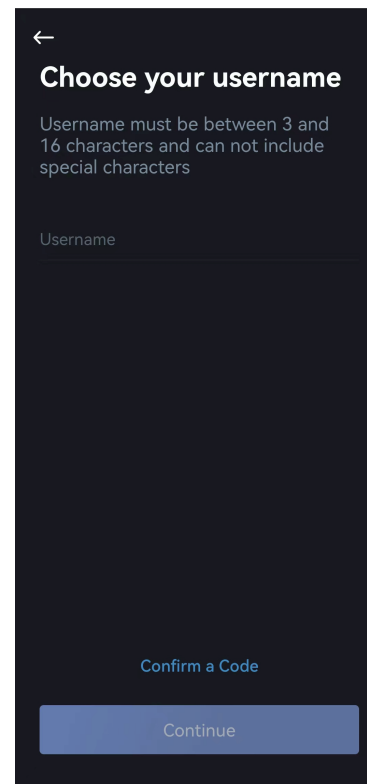

# FeelConnect

How to connect to a long-distance  
partner's smart device

Let your partner control your SVAKOM  
Connexion Series device from anywhere  
in the world!

To begin, download the FeelConnect  
app to your smart device via the App  
Store or Google Play.

# Create a FeelConnect account

1. Open the FeelConnect app and click 'Sign Up'.
2. Follow the instructions to create your account.
3. Confirm your account by entering the code emailed to you.
4. Your partner will also need to download the FeelConnect app to their smart device and create an account.