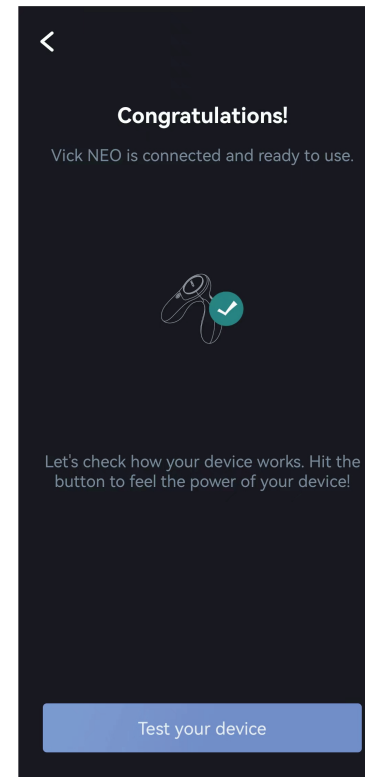

Test your SVAKOM device

1. To check your SVAKOM device has connected to FeelConnect, click 'Test your device'.
2. After your device responds, click 'Finish setup'.