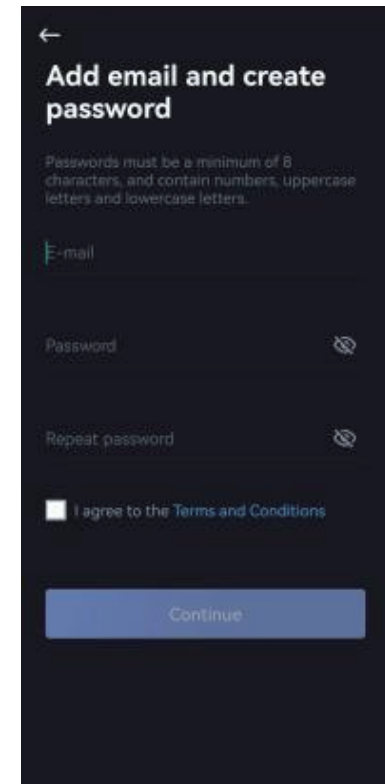

# FeelConnect

How to connect to a long-distance  
partner's smart device

Let your partner control your SVAKOM  
Connexion Series device from anywhere  
in the world!

To begin, download the FeelConnect  
app to your smart device via the App  
Store or Google Play.

# Create a FeelConnect account

1. Open the FeelConnect app and click 'Sign Up'.
2. Follow the instructions to create your account.
3. Confirm your account by entering the code emailed to you.
4. Your partner will also need to download the FeelConnect app to their smart device and create an account.

# Make your profile visible

1. On the home screen, click the settings icon in the top right corner.
2. Click the profile icon and use the slider to turn on 'Profile visibility in Search'.