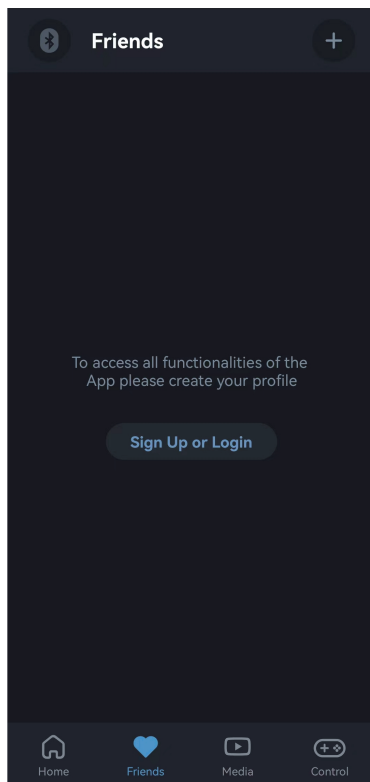

# FeelConnect

How to connect to a long-distance  
partner's smart device

Let your partner control your SVAKOM  
Connexion Series device from anywhere  
in the world!

To begin, download the FeelConnect  
app to your smart device via the App  
Store or Google Play.

# Create a FeelConnect account

1. Open the FeelConnect app and click 'Sign Up'.
2. Follow the instructions to create your account.
3. Confirm your account by entering the code emailed to you.
4. Your partner will also need to download the FeelConnect app to their smart device and create an account.

# Make your profile visible

1. On the home screen, click the settings icon in the top right corner.
2. Click the profile icon and use the slider to turn on 'Profile visibility in Search'.