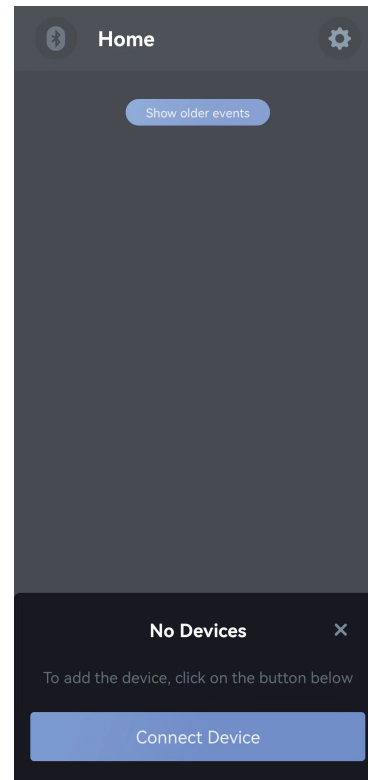

Connect your SVAKOM device

1. Turn on your SVAKOM Connexion Series device.
2. Turn on your smart device's Bluetooth.
3. Open the FeelConnect app and click the Bluetooth icon '🔗' at the top left of the home screen.
4. Find your SVAKOM device in the 'My devices' list and click 'Connect Device'.
5. Click 'OK' to give FeelConnect access to your smart device's Bluetooth if prompted.