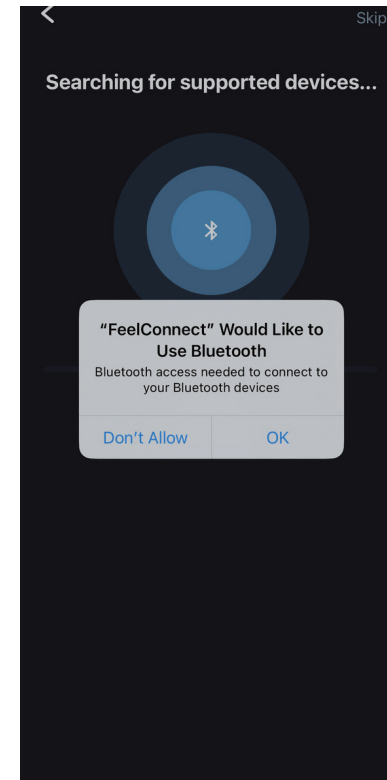

Connect your SVAKOM device

1. Turn on your SVAKOM Connexion Series device.
2. Turn on your smart device's Bluetooth.
3. Open the FeelConnect app and click the Bluetooth icon '🔗' at the top left of the home screen.
4. Find your SVAKOM device in the 'My devices' list and click 'Connect Device'.
5. Click 'OK' to give FeelConnect access to your smart device's Bluetooth if prompted.