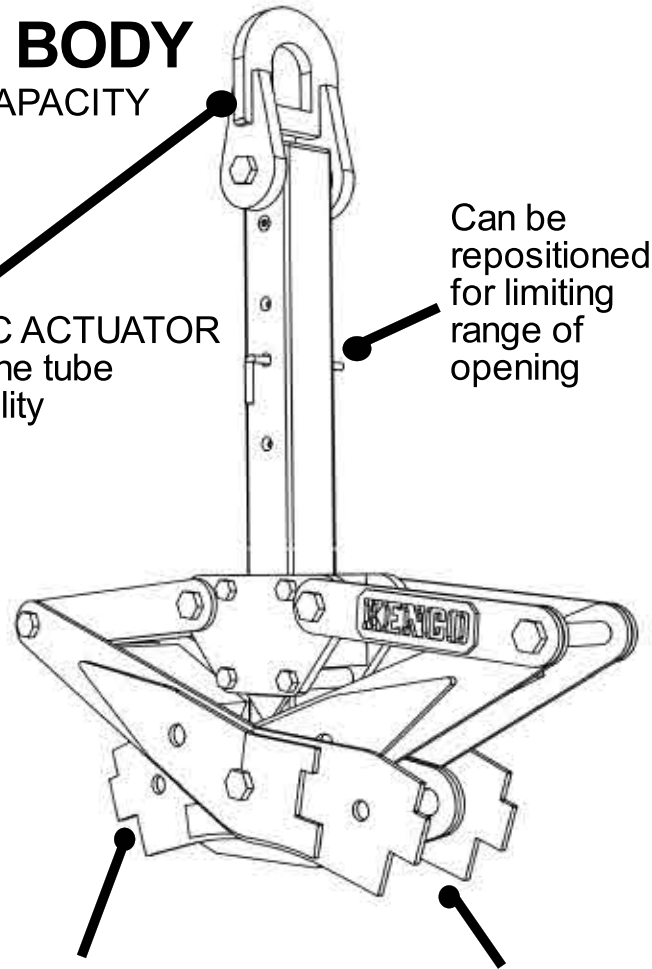

## UPPER BODY

12,000 LB CAPACITY

FULLY AUTOMATIC ACTUATOR  
is enclosed inside the tube  
assembly for durability

Can be  
repositioned  
for limiting  
range of  
opening