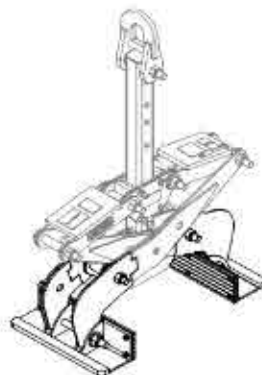

## UPPER BODY

12,000 LB CAPACITY

FULLY AUTOMATIC ACTUATOR  
is enclosed inside the tube  
assembly for durability

Can be  
repositioned  
for limiting  
range of  
opening

### Pipe Lift Tongs

**Small**  
SL12K-PL15T31.5  
Grip Range:  
15 to 31.5 inches

**Medium**  
SL12K-PL22T45.5  
Grip Range:  
22 to 45.5 inches

**Large**  
SL12K-PL48T72  
Grip Range:  
48 to 72 inches

### Block Tines

**Small**  
SL12K-BL24  
Grip Range:  
24 inches

**Medium**  
SL12K-BL36  
Grip Range:  
36 inches

**Large**  
SL12K-BL42  
Grip Range:  
42 inches

### Log/Debris Tines

**One Size**  
SL12K-LL\_DL  
Grip Range:  
up to 42 inches