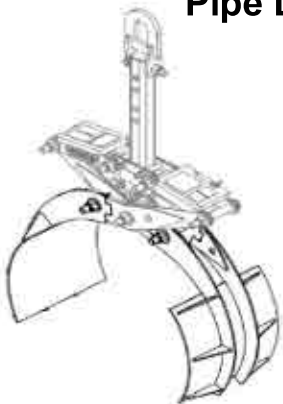

## UPPER BODY

12,000 LB CAPACITY

FULLY AUTOMATIC ACTUATOR  
is enclosed inside the tube  
assembly for durability

Can be  
repositioned  
for limiting  
range of  
opening

## LOWER INTERCHANGEABLE TINE OPTIONS

Buy one or multiple tines to suit your needs!

### Pipe Lift Tongs

**Small**  
SL12K-PL15T31.5  
Grip Range:  
15 to 31.5 inches

**Medium**  
SL12K-PL22T45.5  
Grip Range:  
22 to 45.5 inches

**Large**  
SL12K-PL48T72  
Grip Range:  
48 to 72 inches

### Block Tines

**Small**  
SL12K-BL24  
Grip Range:  
24 inches

**Medium**  
SL12K-BL36  
Grip Range:  
36 inches

**Large**  
SL12K-BL42  
Grip Range:  
42 inches