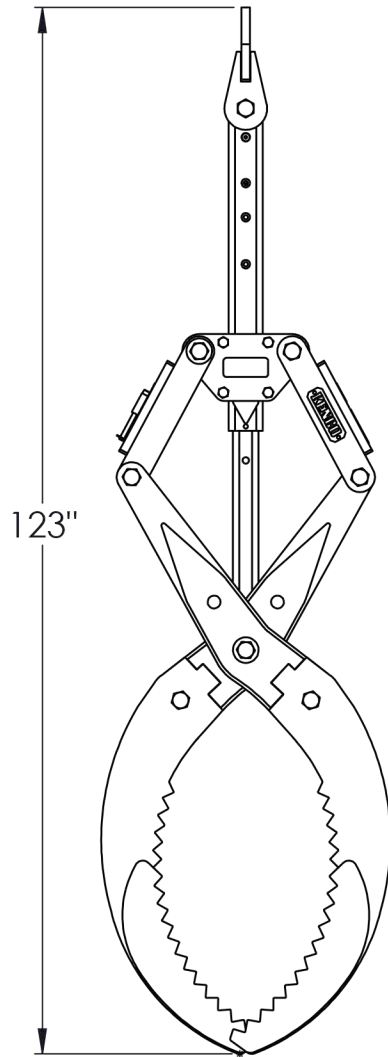

Kenco Superlift - SL12000 with Large Debris/Log Tines

Capacity: 12,000 lbs.

Weight: Approx. 800 lbs.

Range: Up to 42" and Loose Debris

DRAWN BY:
T. FREIDHOFF
DATE:
5/5/16

KENCO CORP.
170 STATE ROUTE 271
LIGONIER PA 15658

TOLERANCES:
FRACT.: ±1/16
ANG.: MACH±1°
BEND ±1°
DEC.: X.XX ±.03
X.XXX ±.01

DESCRIPTION

SL12K-Log/Debris Lift
Spec. Sheet

REVISION

1 xxxxxx

DWG.

XX