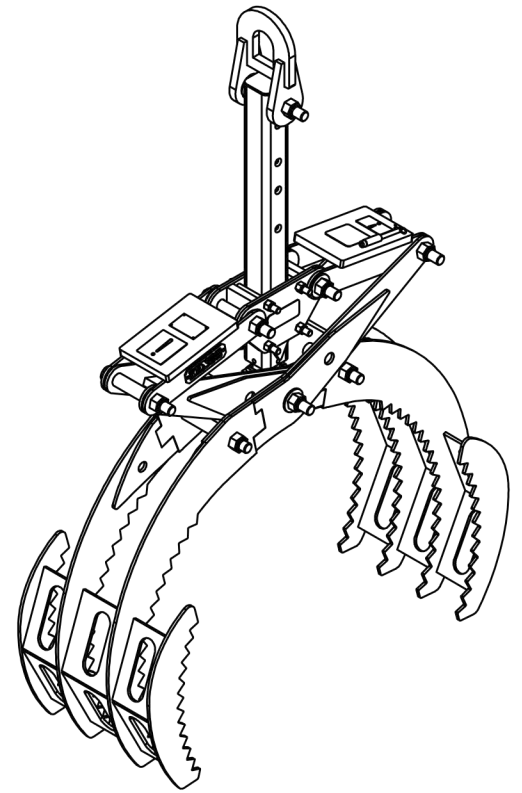

Kenco Superlift - SL12000 with Large Debris/Log Tines

Capacity: 12,000 lbs.

Weight: Approx. 800 lbs.

Range: Up to 42" and Loose Debris

DRAWN BY:
T. FREIDHOFF
DATE:
5/5/16

KENCO CORP.
170 STATE ROUTE 271
LIGONIER PA 15658

TOLERANCES:
FRACT.: ±1/16
ANG.: MACH±1°
BEND ±1°
DEC.: X.XX ±.03
X.XXX ±.01

DESCRIPTION

SL12K-Log/Debris Lift
Spec. Sheet

REVISION

1 xxxxxx

DWG.

XX