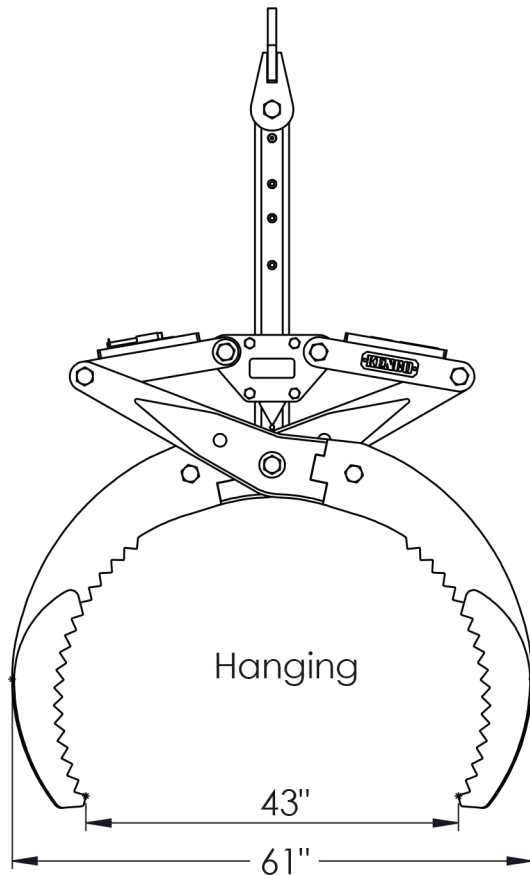

Kenco Superlift - SL12000 with Large Debris/Log Tines

Capacity: 12,000 lbs.

Weight: Approx. 800 lbs.

Range: Up to 42" and Loose Debris

DRAWN BY:
T. FREIDHOFF
DATE:
5/5/16

KENCO CORP.
170 STATE ROUTE 271
LIGONIER PA 15658

TOLERANCES:
FRACT.: ±1/16
ANG.: MACH±1°
BEND ±1°
DEC.: X.XX ±.03
X.XXX ±.01

DESCRIPTION

SL12K-Log/Debris Lift
Spec. Sheet

REVISION

1 xxxxxx

DWG.

XX