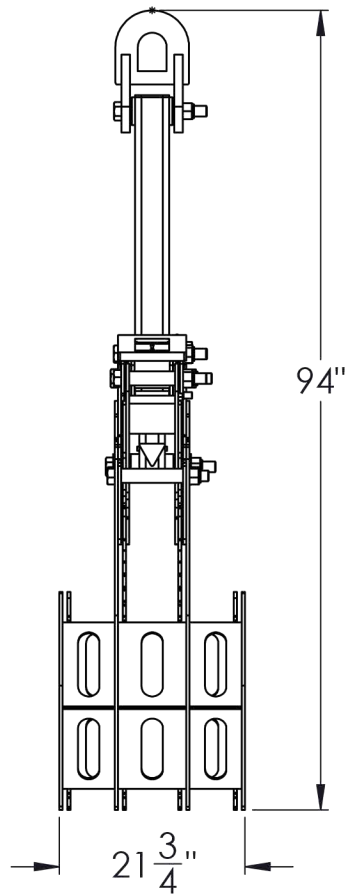

Kenco Superlift - SL12000 with Large Debris/Log Tines

Capacity: 12,000 lbs.

Weight: Approx. 800 lbs.

Range: Up to 42" and Loose Debris

DRAWN BY:
T. FREIDHOFF
DATE:
5/5/16

KENCO CORP.
170 STATE ROUTE 271
LIGONIER PA 15658

TOLERANCES:
FRACT.: ±1/16
ANG.: MACH±1°
BEND ±1°
DEC.: X.XX ±.03
X.XXX ±.01

DESCRIPTION

SL12K-Log/Debris Lift
Spec. Sheet

REVISION

1 xxxxxx

DWG.

XX