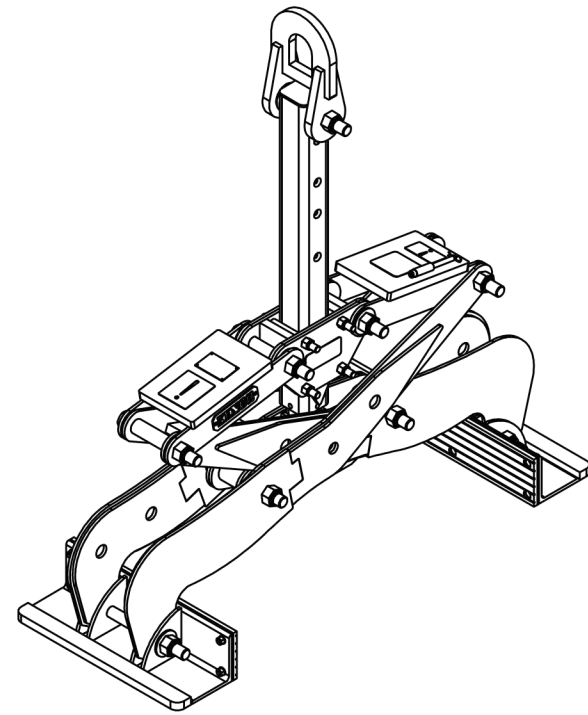

Kenco Superlift - SL12000 with 42" Block Attachment

Capacity: 12,000 lbs.

Weight: Approx. 900 lbs.

Useage: 42" Wide Blocks Only (No Range)

Pad Size 6"x24"

68"

DRAWN BY:	T. FREIDHOFF
DATE:	5/5/16

KENCO CORP.
170 STATE ROUTE 271
LIGONIER PA 15658

(800)653-6069
WWW.KENCO.COM

THE INFORMATION PROVIDED WITHIN THIS DRAWING IS THE PROPERTY OF KENCO CORP. ANY REPRODUCTION, TRANSMITTAL, OR USAGE OF ANY KIND IS PROHIBITED WITHOUT WRITTEN PERMISSION.

DIMS. = IN.
TOLERANCES:
FRACT.: ±1/16
ANG.: MACH±1°
BEND ±1°
DEC.: X.XX ±.03
X.XXX ±.01