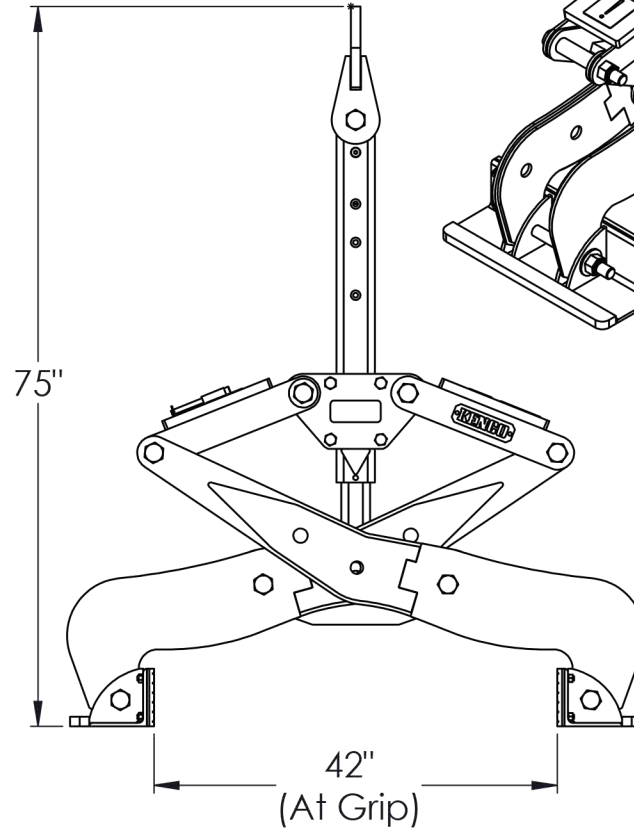

Kenco Superlift - SL12000 with 42" Block Attachment

Capacity: 12,000 lbs.

Weight: Approx. 900 lbs.

Useage: 42" Wide Blocks Only (No Range)

Pad Size 6"x24"

68"

DRAWN BY:	T. FREIDHOFF
DATE:	5/5/16

KENCO CORP.
170 STATE ROUTE 271
LIGONIER PA 15658

(800)653-6069
WWW.KENCO.COM

THE INFORMATION PROVIDED WITHIN THIS DRAWING IS THE PROPERTY OF KENCO CORP. ANY REPRODUCTION, TRANSMITTAL, OR USAGE OF ANY KIND IS PROHIBITED WITHOUT WRITTEN PERMISSION.

DIMS. = IN.
TOLERANCES:
FRACT.: ±1/16
ANG.: MACH±1°
BEND ±1°
DEC.: X.XX ±.03
X.XXX ±.01

DESCRIPTION
SL12K-BL42 Spec. Sheet

REVISION	
1	xxxxxx
DWG.	
XX	