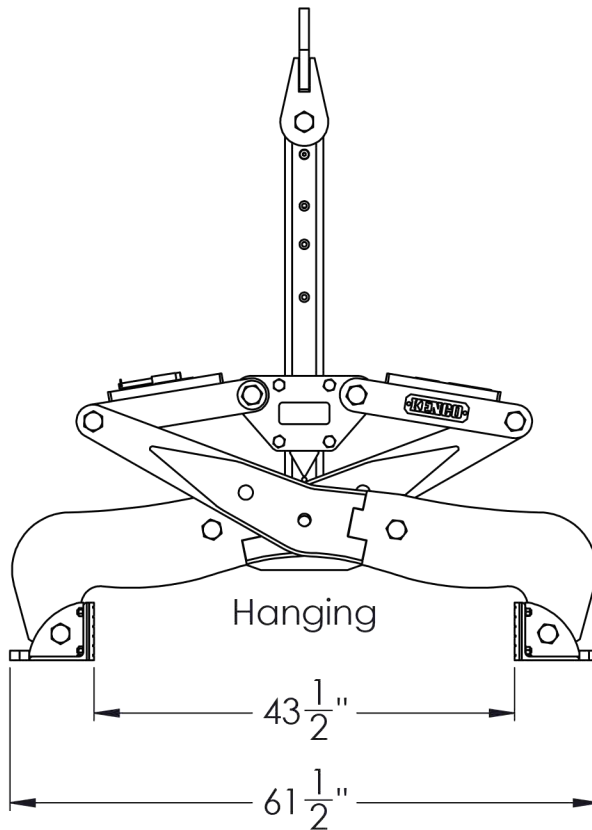

Kenco Superlift - SL12000 with 42" Block Attachment

Capacity: 12,000 lbs.

Weight: Approx. 900 lbs.

Useage: 42" Wide Blocks Only (No Range)

Pad Size 6"x24"

68"

DRAWN BY:	T. FREIDHOFF
DATE:	5/5/16

KENCO CORP.
170 STATE ROUTE 271
LIGONIER PA 15658

(800)653-6069
WWW.KENCO.COM

THE INFORMATION PROVIDED WITHIN THIS DRAWING IS THE PROPERTY OF KENCO CORP. ANY REPRODUCTION, TRANSMITTAL, OR USAGE OF ANY KIND IS PROHIBITED WITHOUT WRITTEN PERMISSION.

DIMS. = IN.
TOLERANCES:
FRACT.: ±1/16
ANG.: MACH±1°
BEND ±1°
DEC.: X.XX ±.03
X.XXX ±.01

DESCRIPTION
SL12K-BL42 Spec. Sheet

REVISION	
1	xxxxxx
DWG.	
XX	