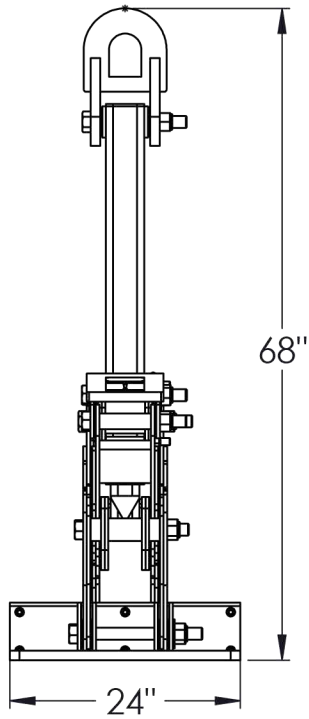

Kenco Superlift - SL12000 with 42" Block Attachment

Capacity: 12,000 lbs.

Weight: Approx. 900 lbs.

Useage: 42" Wide Blocks Only (No Range)

Pad Size 6"x24"

68"

DRAWN BY:	T. FREIDHOFF
DATE:	5/5/16

KENCO CORP.
170 STATE ROUTE 271
LIGONIER PA 15658

(800)653-6069
WWW.KENCO.COM

THE INFORMATION PROVIDED WITHIN THIS DRAWING IS THE PROPERTY OF KENCO CORP. ANY REPRODUCTION, TRANSMITTAL, OR USAGE OF ANY KIND IS PROHIBITED WITHOUT WRITTEN PERMISSION.

DIMS. = IN.
TOLERANCES:
FRACT.: ±1/16
ANG.: MACH±1°
BEND ±1°
DEC.: X.XX ±.03
X.XXX ±.01

DESCRIPTION
SL12K-BL42 Spec. Sheet

REVISION	
1	xxxxxx
DWG.	
XX	