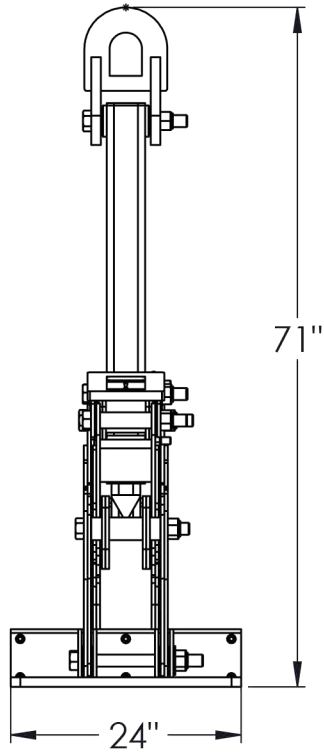

# Kenco Superlift - SL12000 with 36" Block Attachment

Capacity: 12,000 lbs.

Weight: Approx. 890 lbs.

Useage: 36" Wide Blocks Only (No Range)

Pad Size: 6"x24"

DRAWN BY:

T. FREIDHOFF

DATE:

DIMS. = IN.

TOLERANCES:

FRACT.: ±1/16

ANG.: MACH±1°

BEND ±1°

DEC.: X.XX ±.03

X.XXX ±.01

DESCRIPTION

SL12K-BL36  
Spec. Sheet

REVISION

1

xxxxxx

DWG.

XX