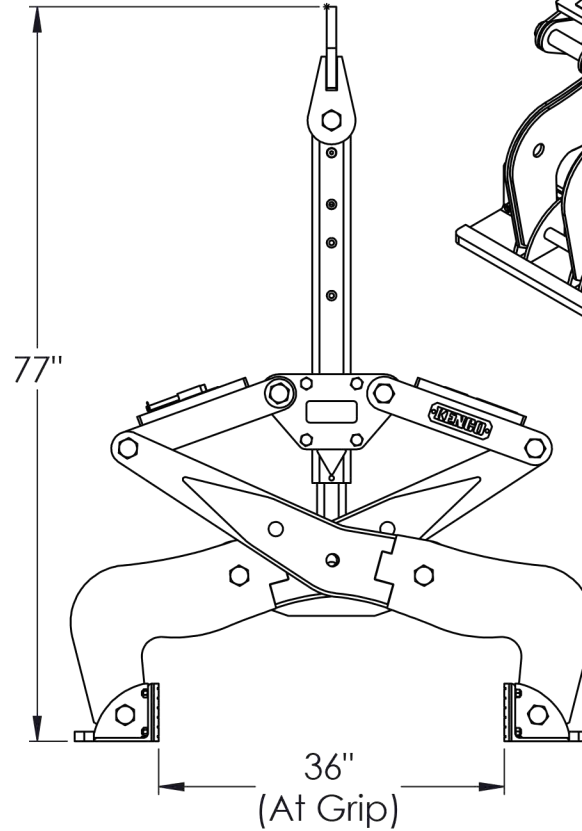

# Kenco Superlift - SL12000 with 36" Block Attachment

Capacity: 12,000 lbs.

Weight: Approx. 890 lbs.

Useage: 36" Wide Blocks Only (No Range)

Pad Size: 6"x24"

DRAWN BY:

T. FREIDHOFF

DATE: