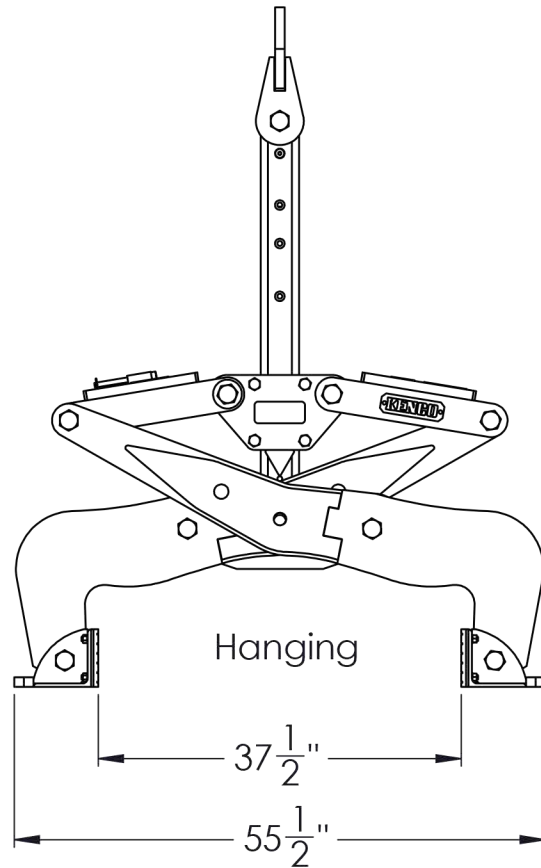

# Kenco Superlift - SL12000 with 36" Block Attachment

Capacity: 12,000 lbs.

Weight: Approx. 890 lbs.

Useage: 36" Wide Blocks Only (No Range)

Pad Size: 6"x24"

DRAWN BY:

T. FREIDHOFF

DATE: