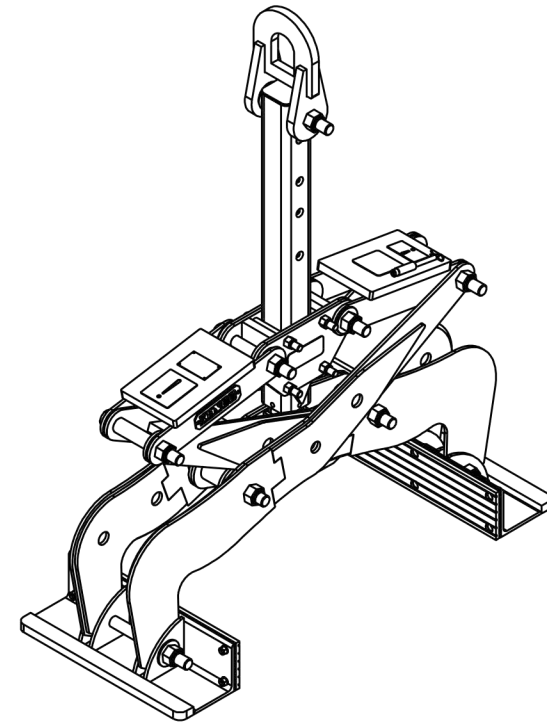

# Kenco Superlift - SL12000 with 36" Block Attachment

Capacity: 12,000 lbs.

Weight: Approx. 890 lbs.

Useage: 36" Wide Blocks Only (No Range)

Pad Size: 6"x24"

DRAWN BY:

T. FREIDHOFF

DATE: