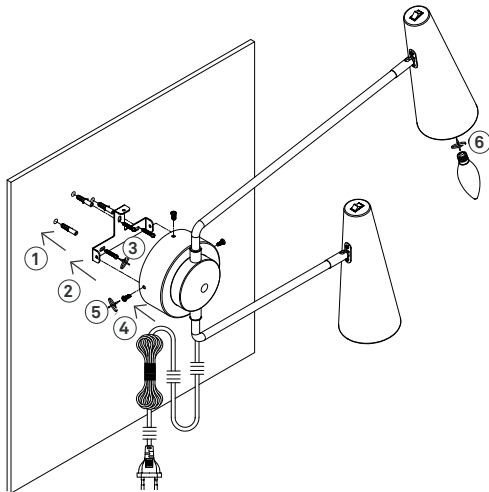

Instructions

Type nr: 20233-13

Contents

A. Wall lamp in metal

Not included with purchase

Light source E14 bulb, max 40W or 6W LED.

Remember to use a LED bulb. Led bulbs use up to 85% less electricity than a traditional light bulb.