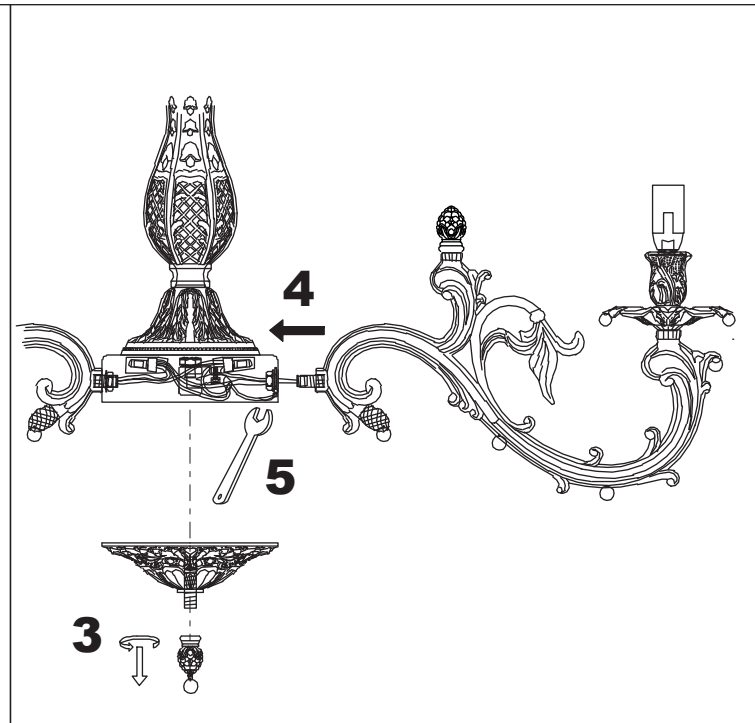

ANETA LIGHTING

ALLINGTON
15477

www.aneta.se
www.aneta.no

ALLINGTON
15477

ANETA
LIGHTING
LIGHTS FOR HOME AND WORK SINCE 1947