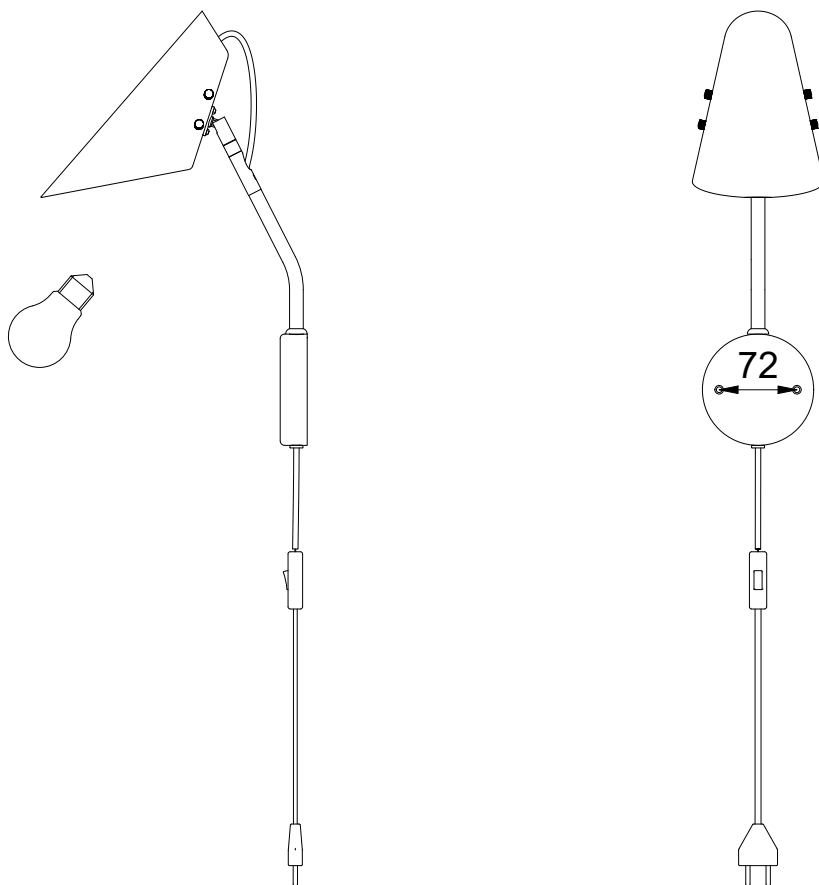

Vincent

V-5666-24

E27
Max 42W

ENGLISH

If the external flexible cable or cord of this luminaire is damaged, it may only be replaced by the manufacturer, its service agent or a similarly qualified person in order to avoid hazard.