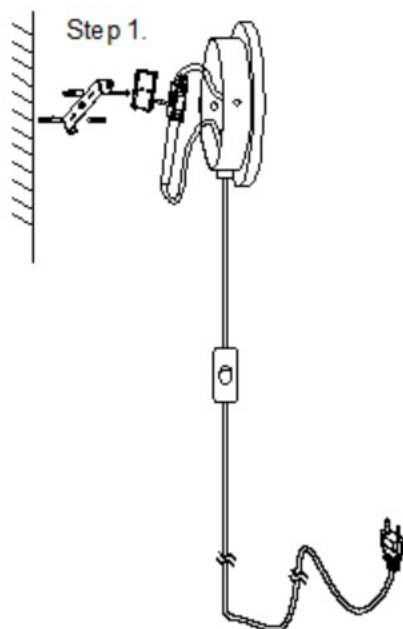

Sæter vegg sort

SL-5909-W1 MATT BLACK

220-240V 50/60Hz

LED 7W 3000k

CAUTION:

Warning:
It uses LED light source. Please do not change the light source at will

CE   IP20

Installation

Operation

Turn on power at the circuit breaker or fuse box.

Turn the light switch on to activate the fixture.