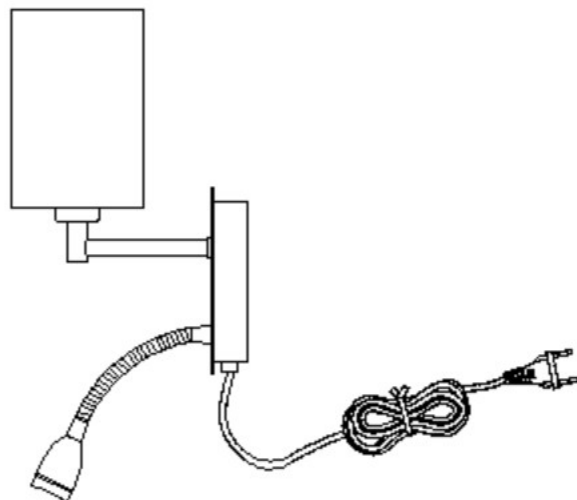

Munkelia vegg sort m skjerm

SL-5946-W2 MATT BLACK

220-240V 50/60Hz
E14 1x Max 40W
LED 3W 3000K

CAUTION:

Warning:

- Only use bulbs as directed on the label on the lamp.
- Turn off the lamp before replacing the bulb and wait until the bulb has cooled. Take special care to touch the lamp when the lamp is lit. It can be hot.

Installation

Operation

- Turn on power at the circuit breaker or fuse box.
- Turn the light switch on to activate the fixture.