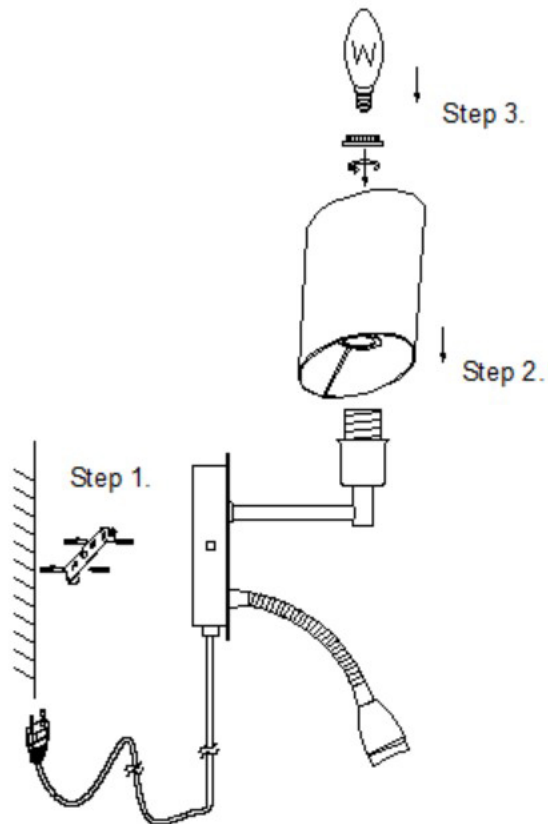

Munkelia vegg sort m skjerm

SL-5946-W2 MATT BLACK

220-240V 50/60Hz
E14 1x Max 40W
LED 3W 3000K

CAUTION:

Warning:

- Only use bulbs as directed on the label on the lamp.
- Turn off the lamp before replacing the bulb and wait until the bulb has cooled. Take special care to touch the lamp when the lamp is lit. It can be hot.

Installation

Operation

- Turn on power at the circuit breaker or fuse box.
- Turn the light switch on to activate the fixture.