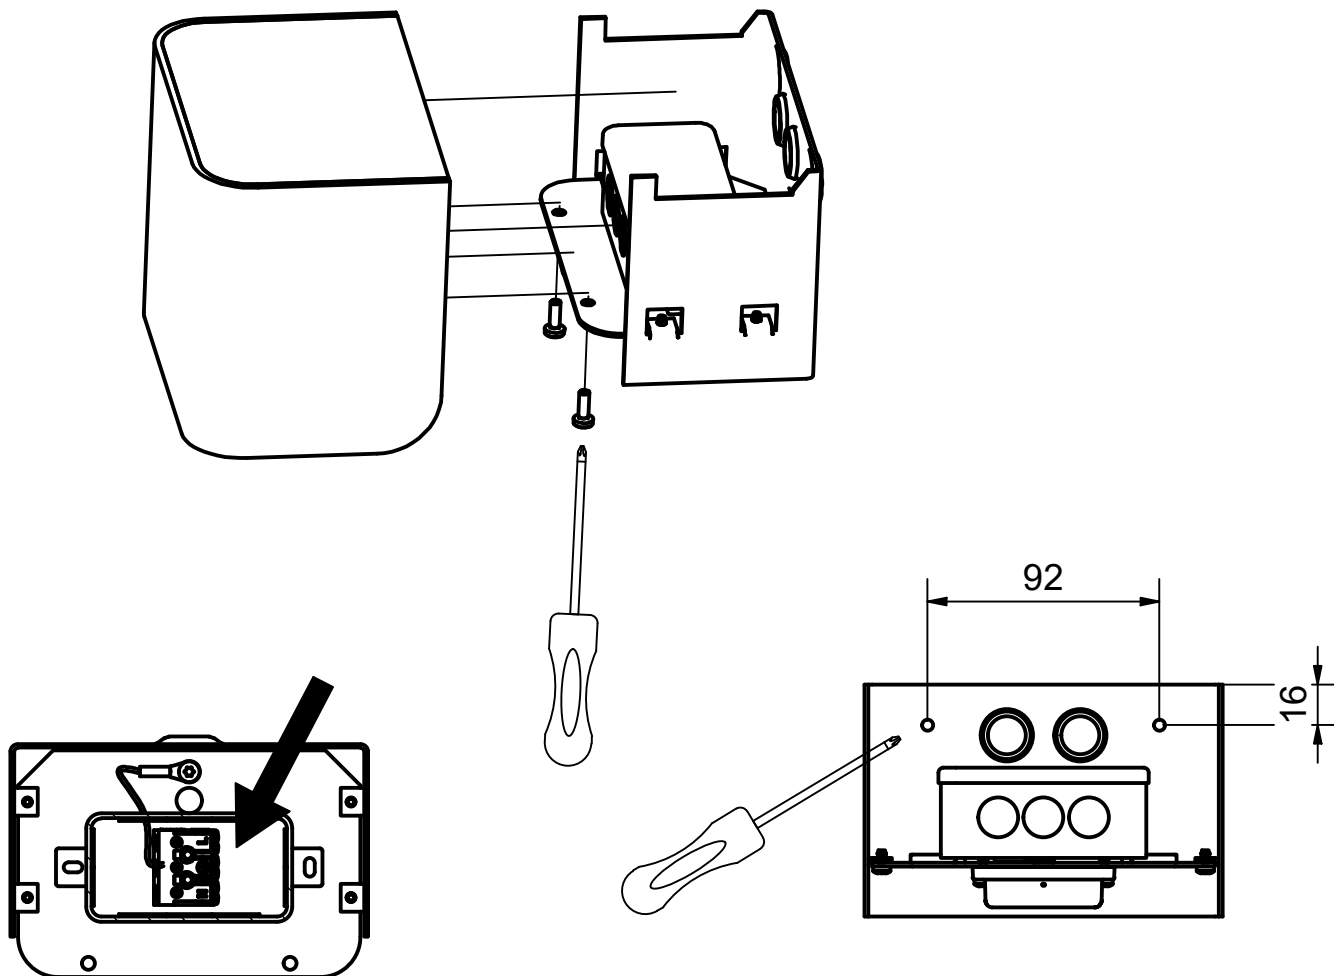

Taurus

U-7393

BELID

LIGHT FROM SWEDEN

Instruction 1565

English

The luminaire is intended to be mounted with a fixed installation which may only be carried out by persons with a license and required knowledge. Belid Lighting AB is not responsible for incorrect assembly and/or installation, or handling errors.