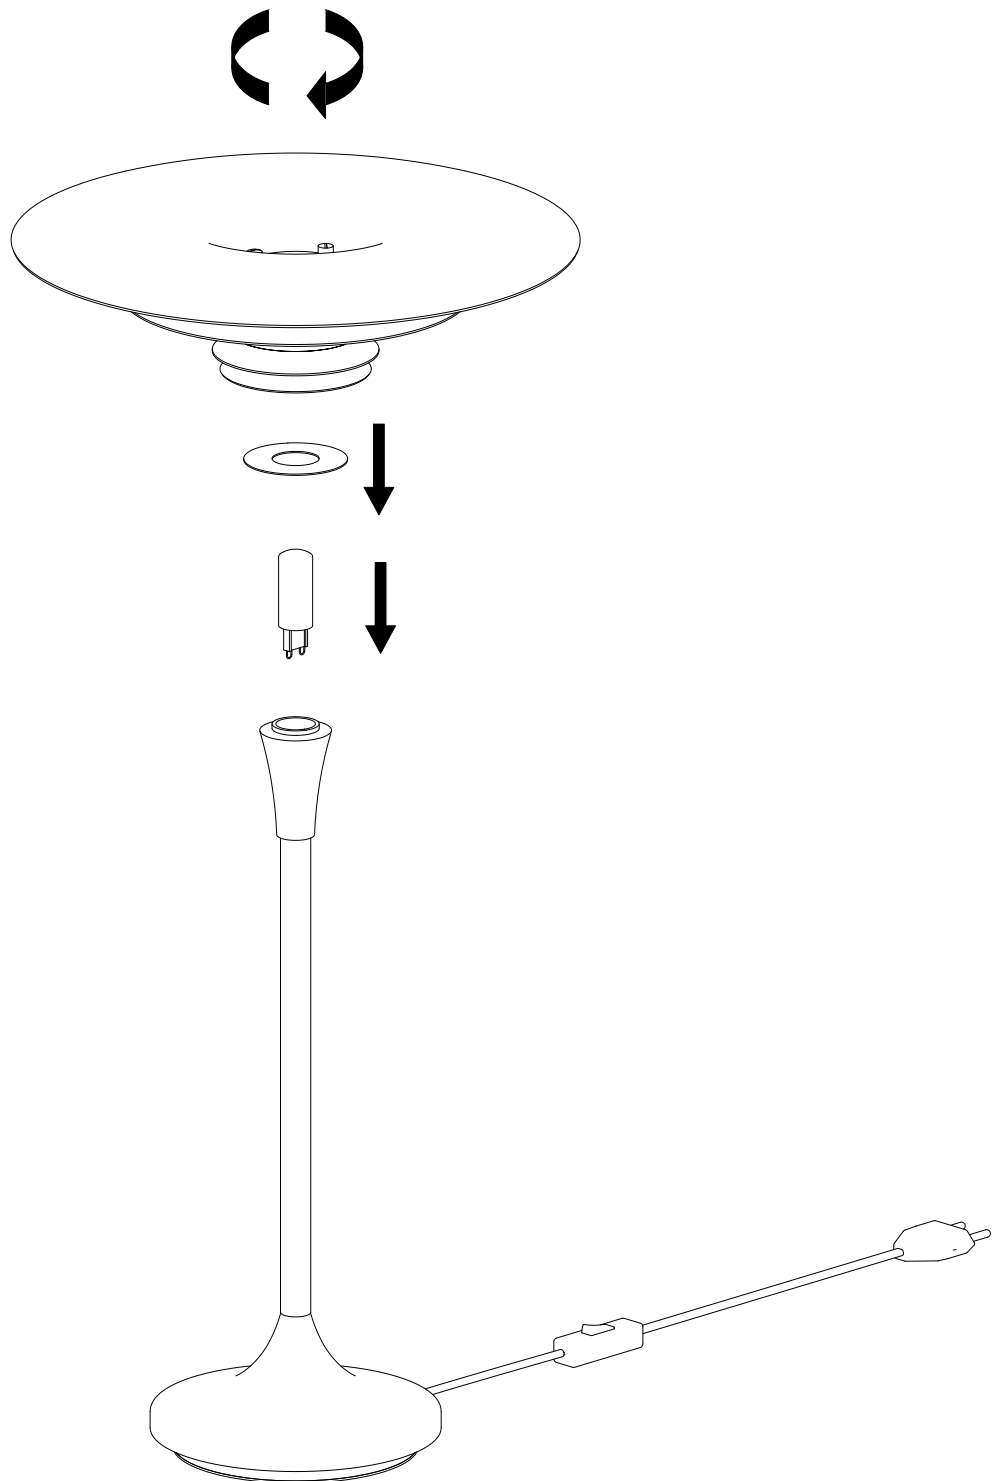

Diablo

B-4367

BELID

LIGHT FROM SWEDEN

English

If the external flexible cable or cord of this luminaire is damaged, it may only be replaced by the manufacturer, its service agent or a similarly qualified person in order to avoid hazard.