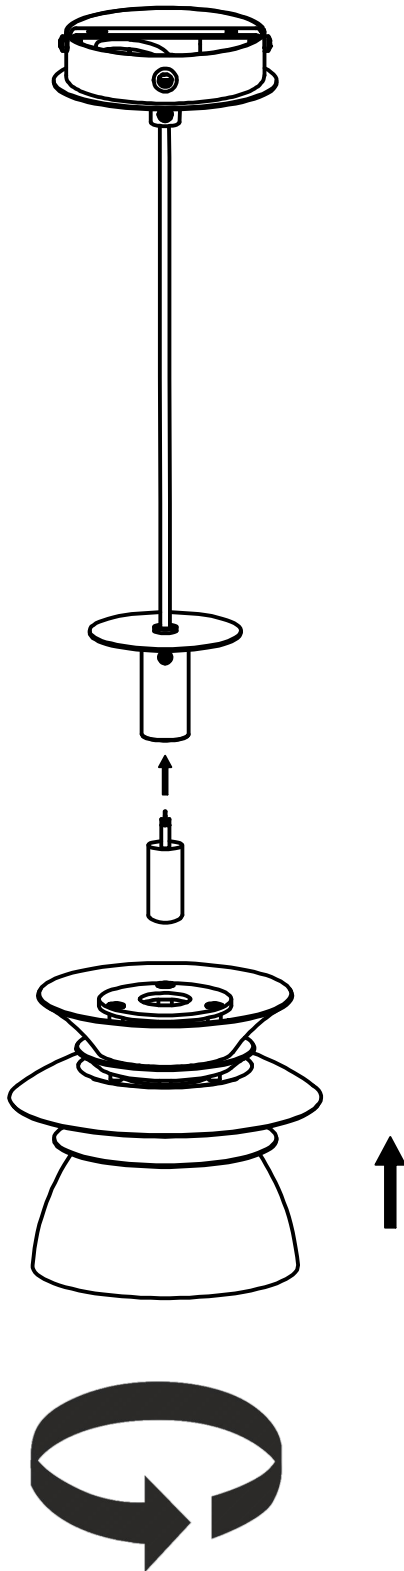

Diablo

T-1548

BELID

LIGHT FROM SWEDEN

ENGLISH

If the external flexible cable or cord of this luminaire is damaged, it may only be replaced by the manufacturer, its service agent or a similarly qualified person in order to avoid hazard. Belid Lighting AB is not responsible for incorrect assembly and/or installation and handling errors. If you are uncertain, please contact your retailer.