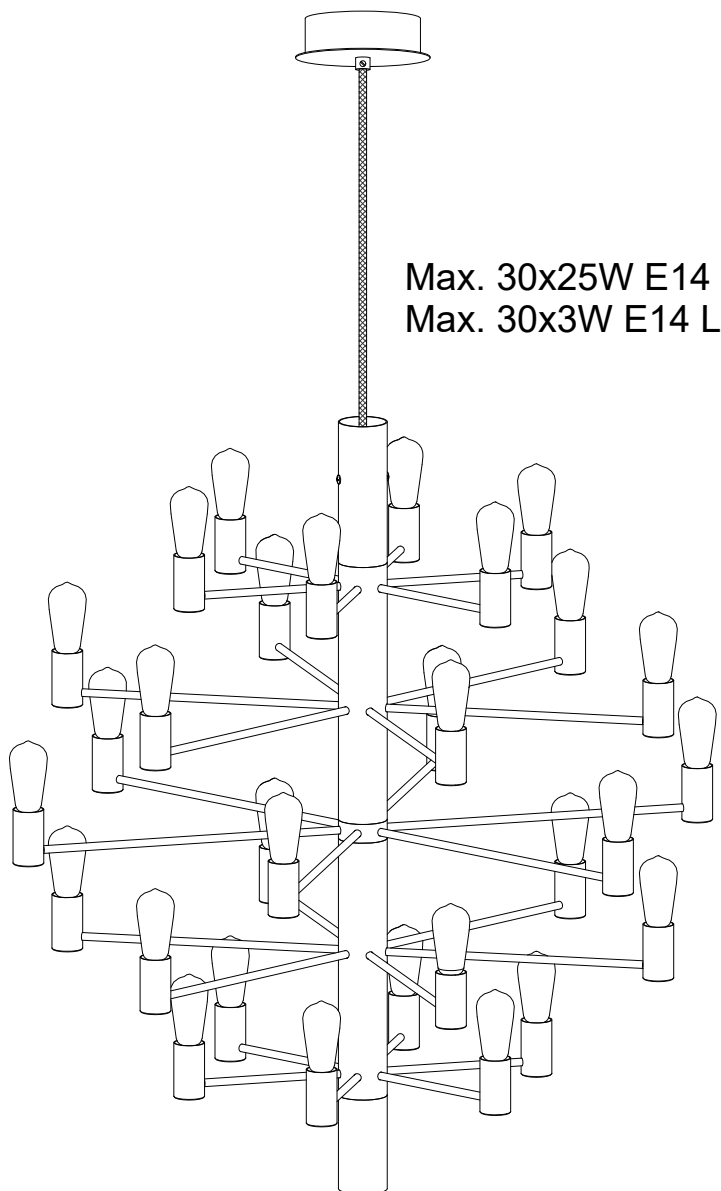

Manola

Manola chandelier 30

Max. 30x25W E14
Max. 30x3W E14 LED

herstal

English

If the external flexible cable or cord of this luminaire is damaged, it may only be replaced by the manufacturer, its service agent or a similarly qualified person in order to avoid hazard.