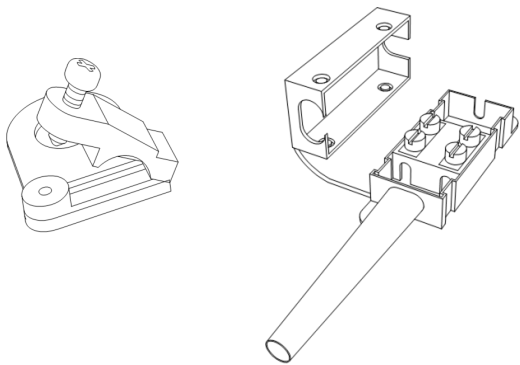

Manola

Manola chandelier 30

Max. 30x25W E14
Max. 30x3W E14 LED

herstal

English

If the external flexible cable or cord of this luminaire is damaged, it may only be replaced by the manufacturer, its service agent or a similarly qualified person in order to avoid hazard.