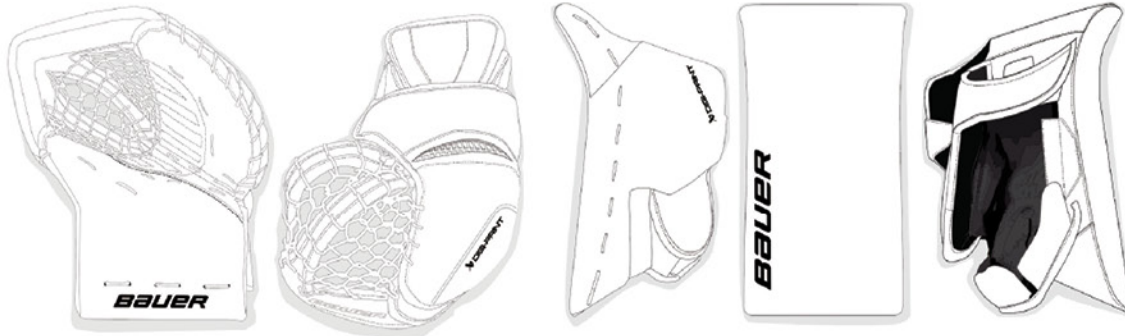

# FEUILLE À CROQUIS

**BAUER** | DIGI-PRINT

**SHADOW**

NAME: \_\_\_\_\_ TEAM: \_\_\_\_\_

SKETCH SHEET

**GOAL PAD SIZING:**  
 XS    S    M  
 L    XL    XXL

**GOAL PAD STRAPPING:**  
 SUPREME  
 VAPOR

**GLOVE TYPE:**  
 REGULAR  
 FULL RIGHT  
 SINGLE T  
 DOUBLE T