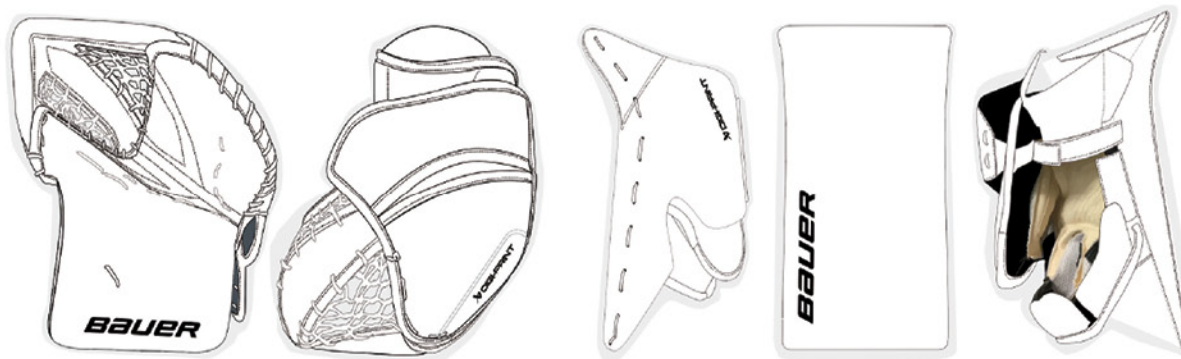

GOAL PADS												CATCH GLOVE						BLOCKER															
	Rear Logo / Brand	Rear Logo (SHA)	Digi-Print Logo	Tie Weaving	Heaven Strapping	Calf Wrap	Back Cover	Center Channel	Rear Block	Calf Pacer	Binding	Lacing / Elastic / Nylon	Rear Logo	Digi-Print Logo	Flare	1-Trip	Catch Back Cover	Back Cover Accent	Construction Layer	Plastic Lining	2-Trap Spine Lacing	Binding	Elastic / Nylon	Rear Logo	Digi-Print Logo	Block Back Cover	Back Cover Accent	Construction Layer	Binding	Elastic / Nylon				
White																																		White
Black																																		Black
Arizona Red																																		Arizona Red
Aristar Blue																																		Aristar Blue
Blue																																		Blue
Brown																																		Brown
Capote Red																																		Capote Red
Desert Sand																																		Desert Sand
Dunka Purple																																		Dunka Purple
Faerie Green																																		Faerie Green
Green Ocean																																		Green Ocean
Grey (Back)																																		Grey (Back)
Ice Blue																																		Ice Blue
Kelly Green																																		Kelly Green
Knights Gold																																		Knights Gold
Light Blue																																		Light Blue
Light Grey																																		Light Grey
Morion																																		Morion
Metallic Gold																																		Metallic Gold
Ruby																																		Ruby
Orange																																		Orange
Purple																																		Purple
Red																																		Red
Revo Tan																																		Revo Tan
Shadow Blue																																		Shadow Blue
Silver																																		Silver
Spot Gold																																		Spot Gold
Teal																																		Teal
Vegas Grey																																		Vegas Grey
Victory Green																																		Victory Green
Yellow																																		Yellow

INDICATES COLOUR IS NOT AVAILABLE