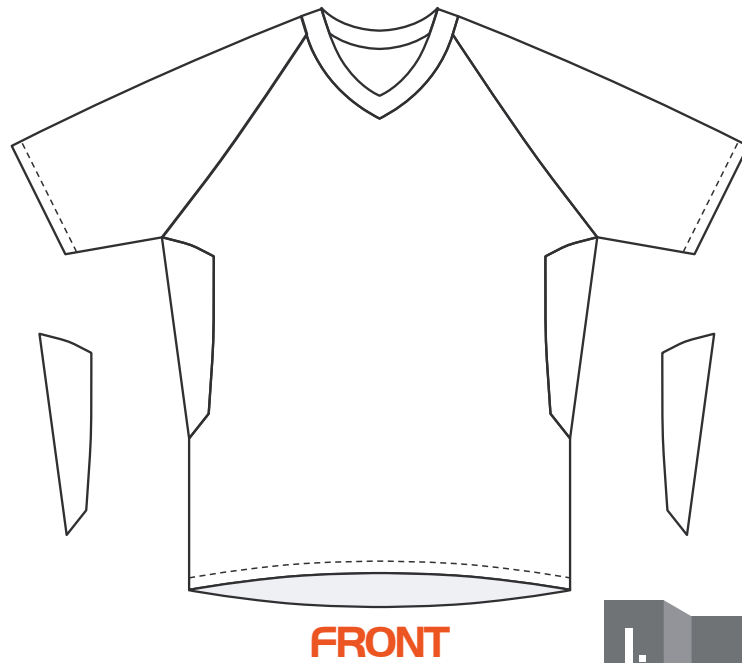

CLIENT:

PRODUCT: MTB SHORT SLEEVE  
MAN

COLORS

- ▶ PANTONE-
- ▶ PANTONE-
- ▶ PANTONE-
- ▶ PANTONE-
- ▶ PANTONE-

Right optional pocket  
I.

I. Pocket