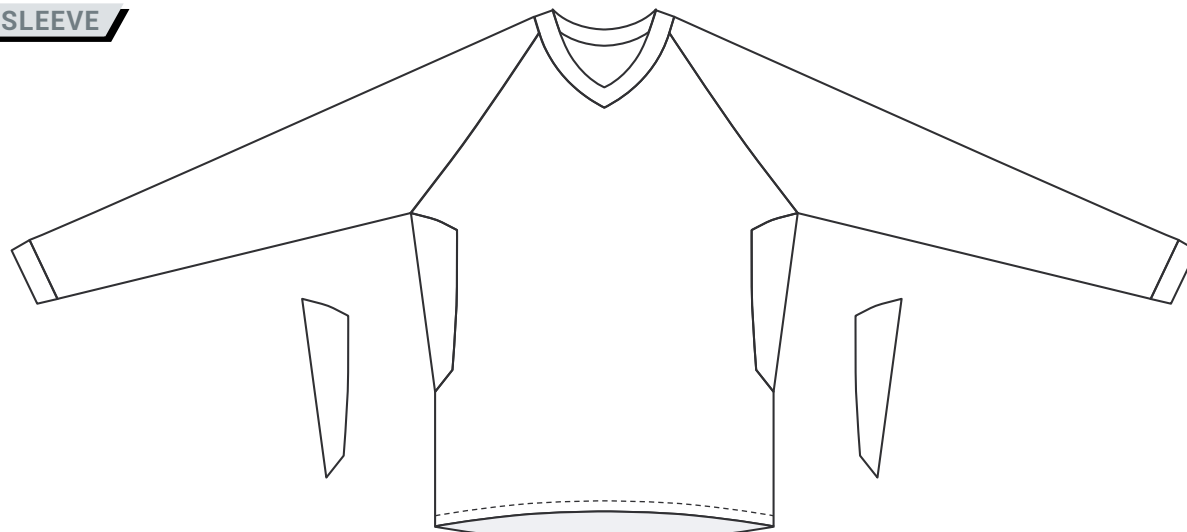

CLIENT:

PRODUCT: MTB LONG SLEEVE  
MAN

COLORS

- ▶ PANTONE-
- ▶ PANTONE-
- ▶ PANTONE-
- ▶ PANTONE-
- ▶ PANTONE-

FRONT

Right

Left

BACK

Right optional pocket  
I.

I.  
Pocket