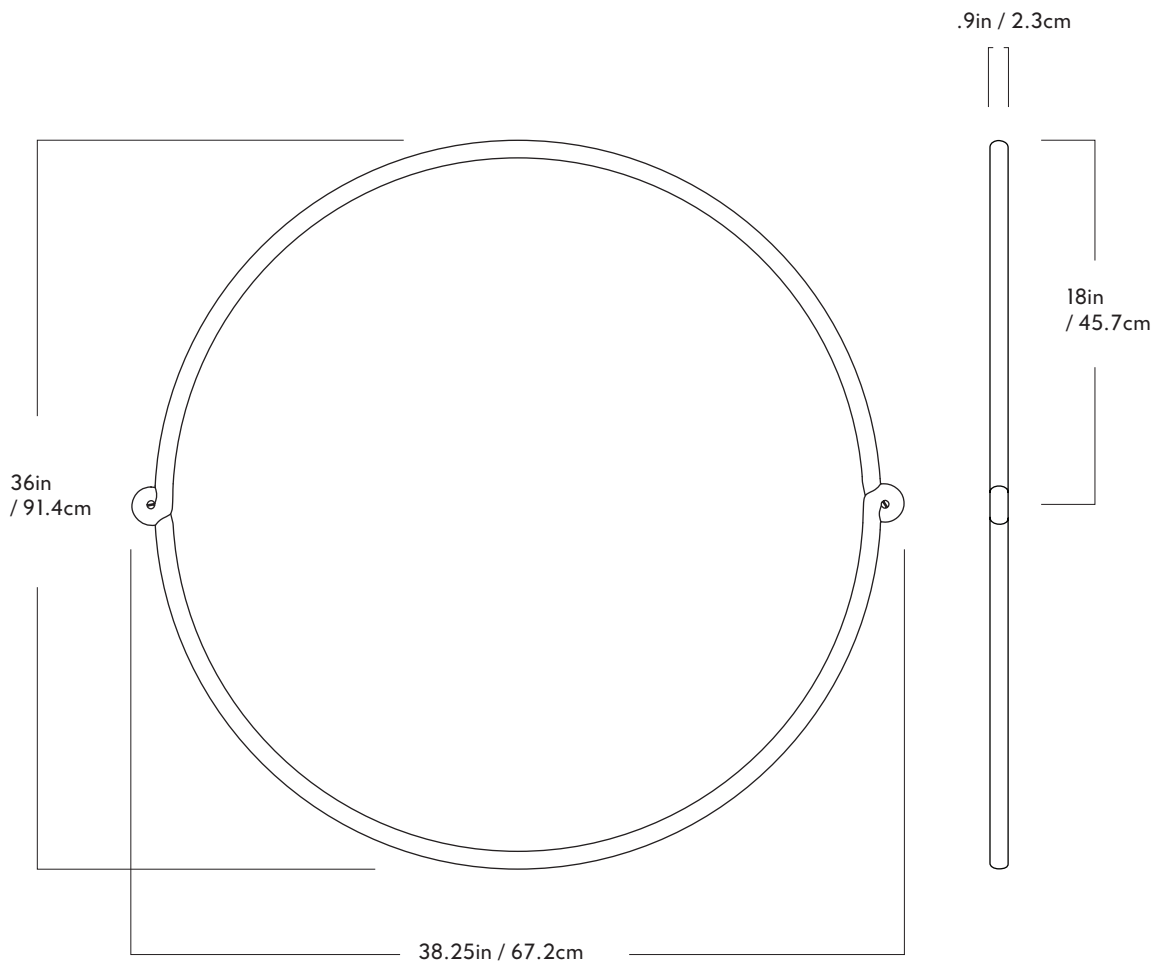

Knot

Materials

Ebonized Oak, Hard Maple, Black Walnut, White Oak

Dimensions

H 36in / 91.4cm x W 38.25in / 67.2cm x

D .9in / 2.3cm

Weight

25lb/11.3kg

Shipping Dimensions

N/A

Shipping Weight

N/A

Round Mirror 36

Wood Finishes

Natural Oil

Metal Finishes

Brass

Upholstery

N/A