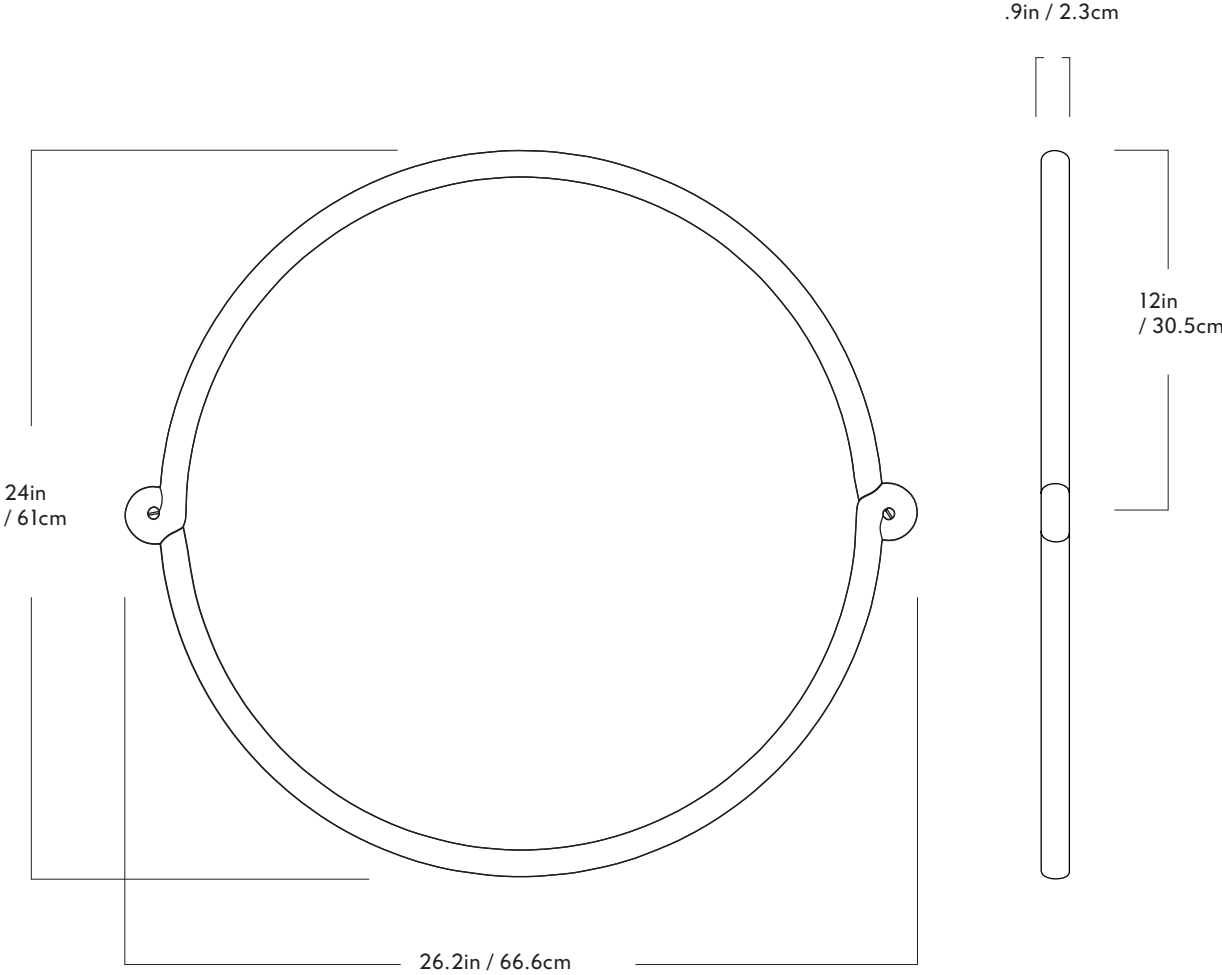

Knot

Materials
Ebonized Oak, Hard Maple, Black Walnut, White Oak

Dimensions
H 24in / 61cm x W 26.2in / 66.6cm x
D .9in / 2.3cm

Weight
11lb/5kg

Shipping Dimensions
N/A

Shipping Weight
N/A

Round Mirror 24

Wood Finishes
Natural Oil

Metal Finishes
Brass

Upholstery
N/A