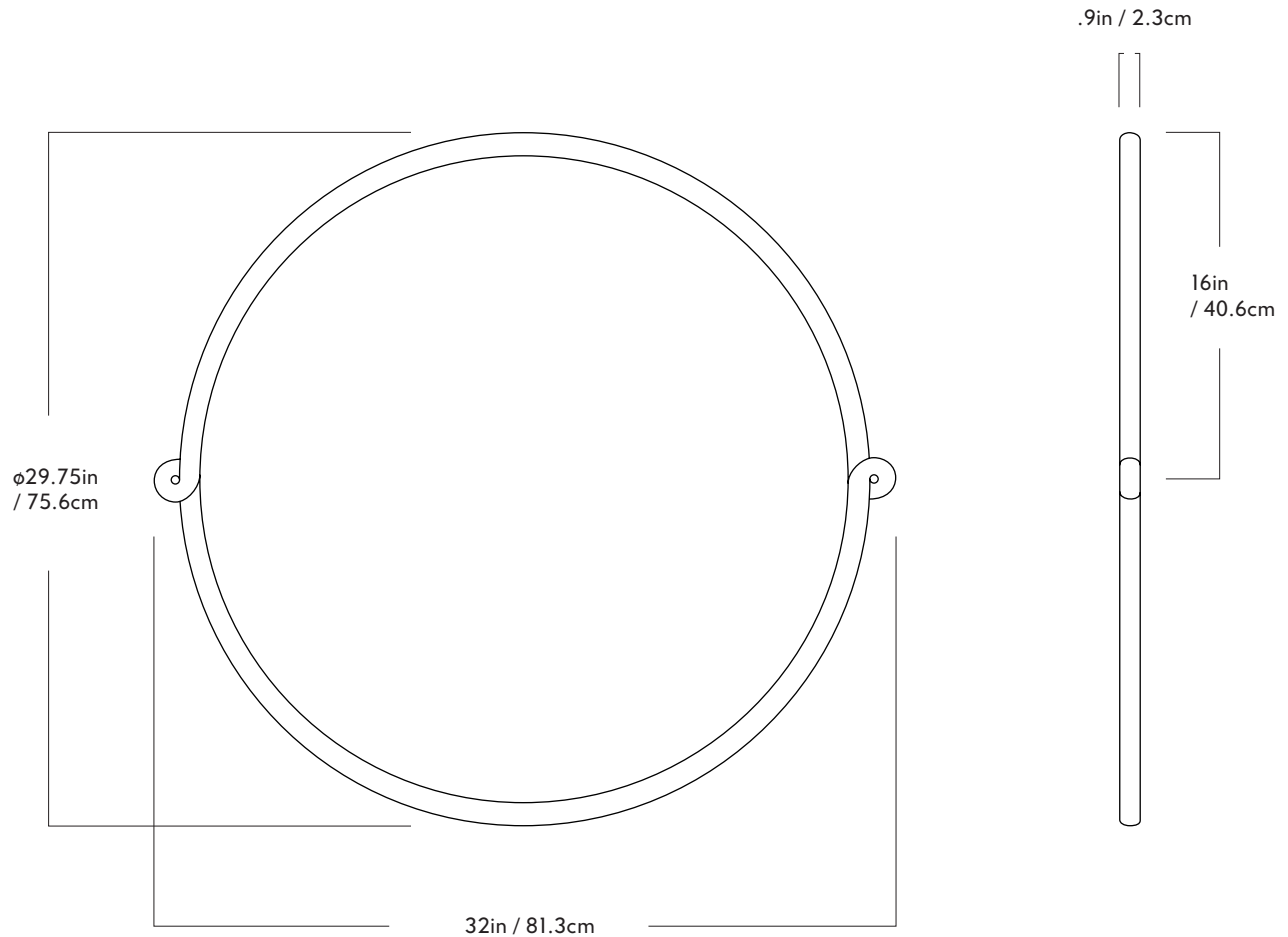

Knot

Materials

Ebonized Oak, Hard Maple, Black Walnut, White Oak

Dimensions

H 29.75in / 75.6cm x W 32in / 81.3cm x

D .9in / 2.3cm

Weight

16.5lb / 7.5kg *Product weights may vary by wood material

Shipping Dimensions

L 40 in / 101.6cm x W 40 in / 101.6cm x

H 8 in / 20.3cm (Est.)

Shipping Weight

46lb / 21kg *Shipping weights may vary by wood material

Round Mirror 32

Wood Finishes

Natural Oil

Metal Finishes

Brass

Upholstery

N/A