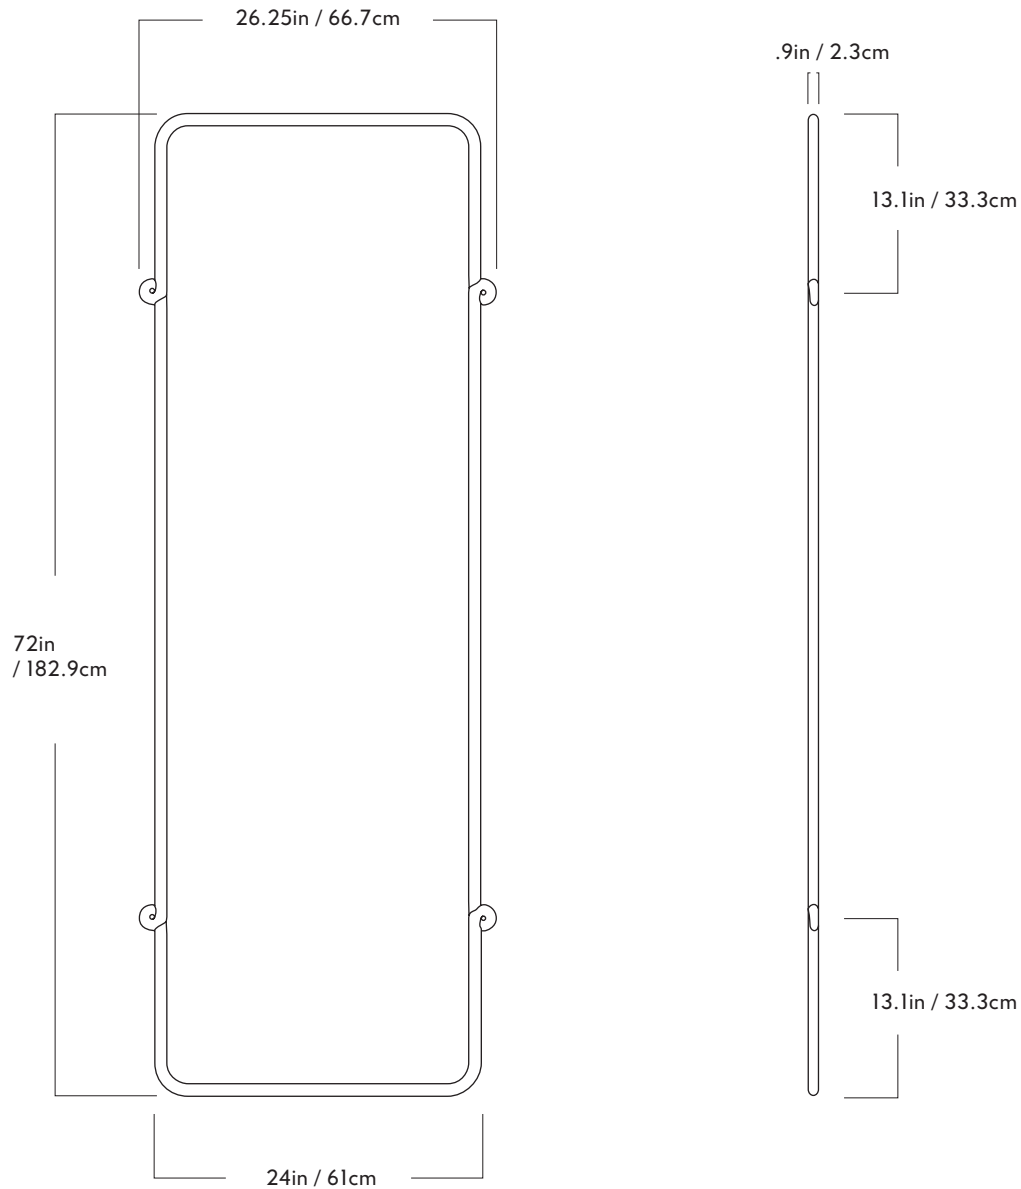

Knot

Materials

Ebonized Oak, Hard Maple, Black Walnut, White Oak

Dimensions

H 72in/182.9cm x W 26.25in / 66.7cm x

D .9in / 2.3cm

Weight

42lb / 19kg

Shipping Dimensions

N/A

Shipping Weight

N/A

Rectangle Mirror 72

Wood Finishes

Natural Oil

Metal Finishes

N/A

Upholstery

N/A