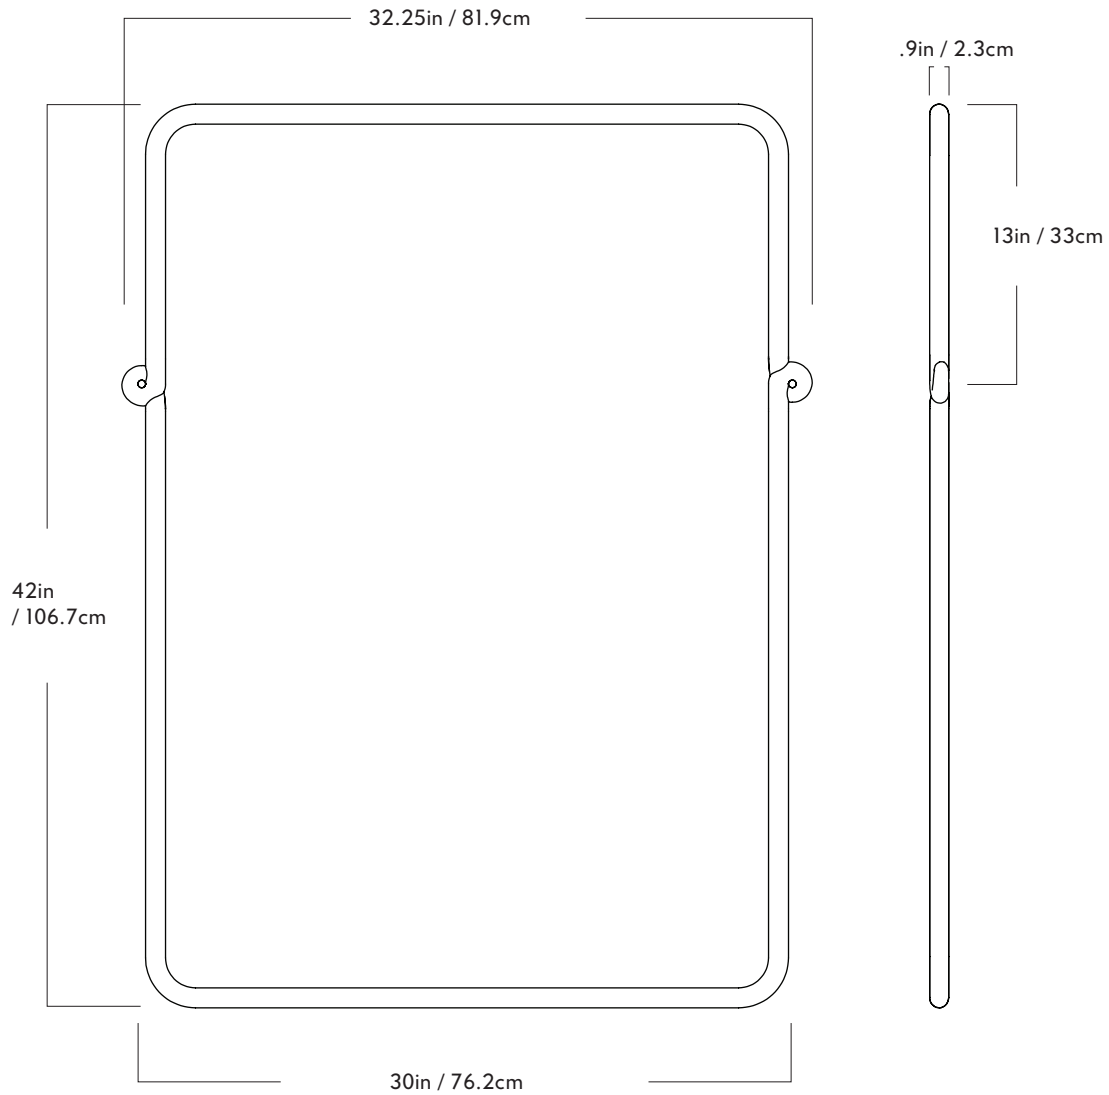

Knot

Materials

Ebonized Oak, Hard Maple, Black Walnut, White Oak

Dimensions

H 42in/106.7cm x W 32.25in / 81.9cm x

D .88in / 2.24cm

Weight

30.5lb / 13.8kg

Shipping Dimensions

N/A

Shipping Weight

N/A

Rectangle Mirror 42

Wood Finishes

Natural Oil

Metal Finishes

N/A

Upholstery

N/A