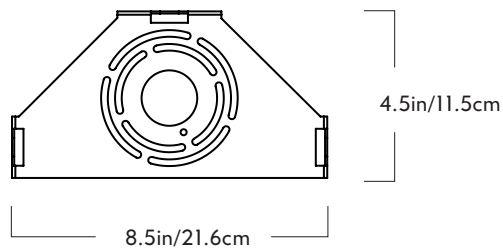

Custom Crossbar

13.5in/35cm

7in/18cm

4in/10cm

Odds & Ends

Series
Odds & Ends

Product
Rainbow

Dimensions
H 7in/18cm x W 13.5in/35cm x
D 4in/10cm

Weight
2lb/1kg

Rainbow

Materials
Acrylic, steel

Finishes
Polished brass, polished nickel

Certifications
ETL (120V)
CE, CB (240V)

120V Illumination
Integrated LED
Wattage: 15 Watts
Lumens: 900 Lumens est.
Color Temperature: 2700K
CRI: 90+
LED Lifetime: 50,000 Hours est.
Dimming: Triac, ELV, 0-10V