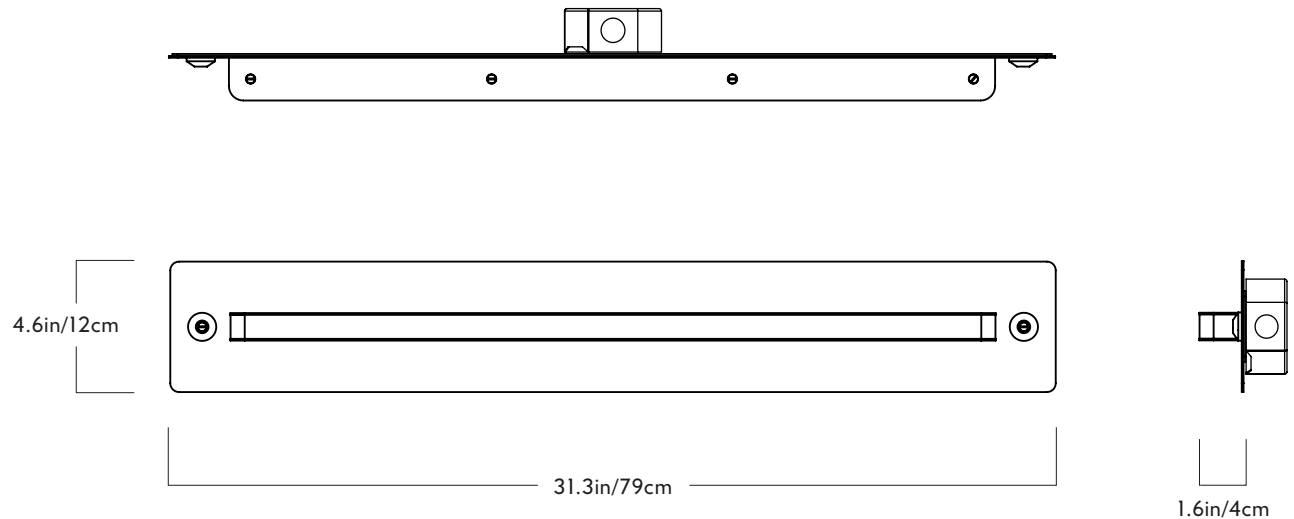

Halo

Sconce - 32 inches

Series

Halo

Product

Sconce - 32 inches

Dimensions

H 2.8in/7cm x W 31.3in/79cm x
D 1.6in/4cm

Weight

5lb/2.3kg

Materials

Steel, acrylic

Finishes

Blackened steel, oil-rubbed bronze,
polished nickel, brushed brass

Backplate

2.8-inch x 31.3-inch rectangular
backplate in matching metal finish

Halo

Sconce - 32 inches - Extended

Series

Halo

Product

Sconce - 32 inches - Extended

Dimensions

H 4.6in/12cm x W 31.3in/79cm x
D 1.6in/4cm

Weight

5lb/2.3kg

Materials

Steel, acrylic

Finishes

Blackened steel, oil-rubbed bronze,
polished nickel, brushed brass

Backplate

4.6-inch x 31.3-inch rectangular
backplate in matching metal finish