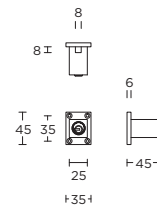

* optioneel ornament

E-LOCK8

formani.com/I019

lock for espagnolette rod 8mm

slot ten behoeve van espagnoletstang 8mm

3 polished stainless steel

4 satin black

9 white