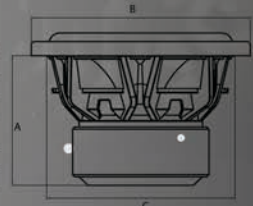

MODEL	P POWER RANGE	IMPEDANCE	VOICE COIL	MAGNET	SENSITIVITY
SUMMO 64	150w / 300w	Single 4	1.5"	48oz	85.3dB
SUMMO 84	300w / 600w	Dual 4	2.0"	90oz	91.4dB
SUMMO XL104	1500w / 3000w	Dual 4	3.0"	225oz	90.7dB
SUMMO XL124	1500w / 3000w	Dual 4	3.0"	225oz	93.6dB
SUMMO XL154	1500w / 3000w	Dual 4	3.0"	225oz	96.0dB

Dimensions	SUMMO 64	SUMMO 84	SUMMO XL 104	SUMMO XL 124	SUMMO XL 154
Mounting Depth (A)	4.76"	5.04"	6.81"	7.48"	8.58"
Mounting Diameter (B)	7.08"	8.54"	10.83"	12.68"	15.43"
Mounting Cut Diameter (C)	5.98"	7.24"	9.21"	11.14"	13.86"
Net Weight (lb)	16.53	24.25	27.75	28.66	29.76
Displacement (ft3)	0.025	0.035	0.065	0.095	0.175