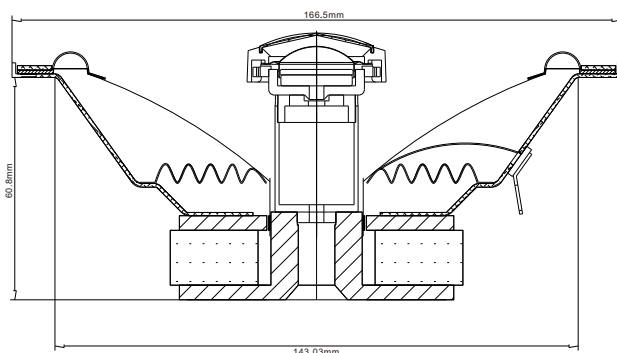

FC6X

300
PEAK WATTS

P.O. Box 252004 LOS ANGELES, CA 90025 U.S.A.
WWW.MASSIVEAUDIO.COM