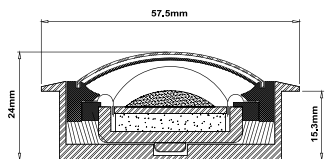

FC6

600
PEAK WATTS

P.O. Box 252004 LOS ANGELES, CA 90025 U.S.A.
WWW.MASSIVEAUDIO.COM