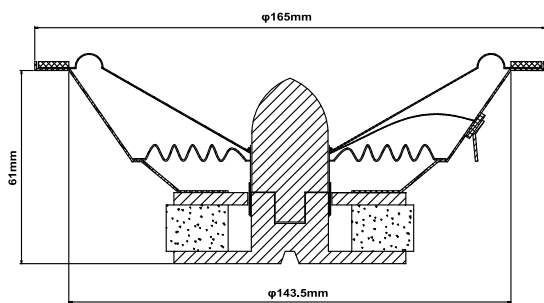

FC6

600
PEAK WATTS

P.O. Box 252004 LOS ANGELES, CA 90025 U.S.A.
WWW.MASSIVEAUDIO.COM