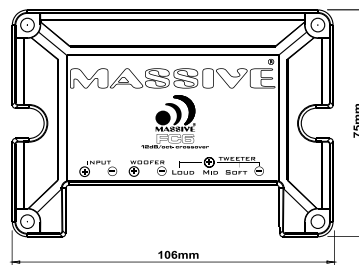

FC6

600
PEAK WATTS

P.O. Box 252004 LOS ANGELES, CA 90025 U.S.A.
WWW.MASSIVEAUDIO.COM