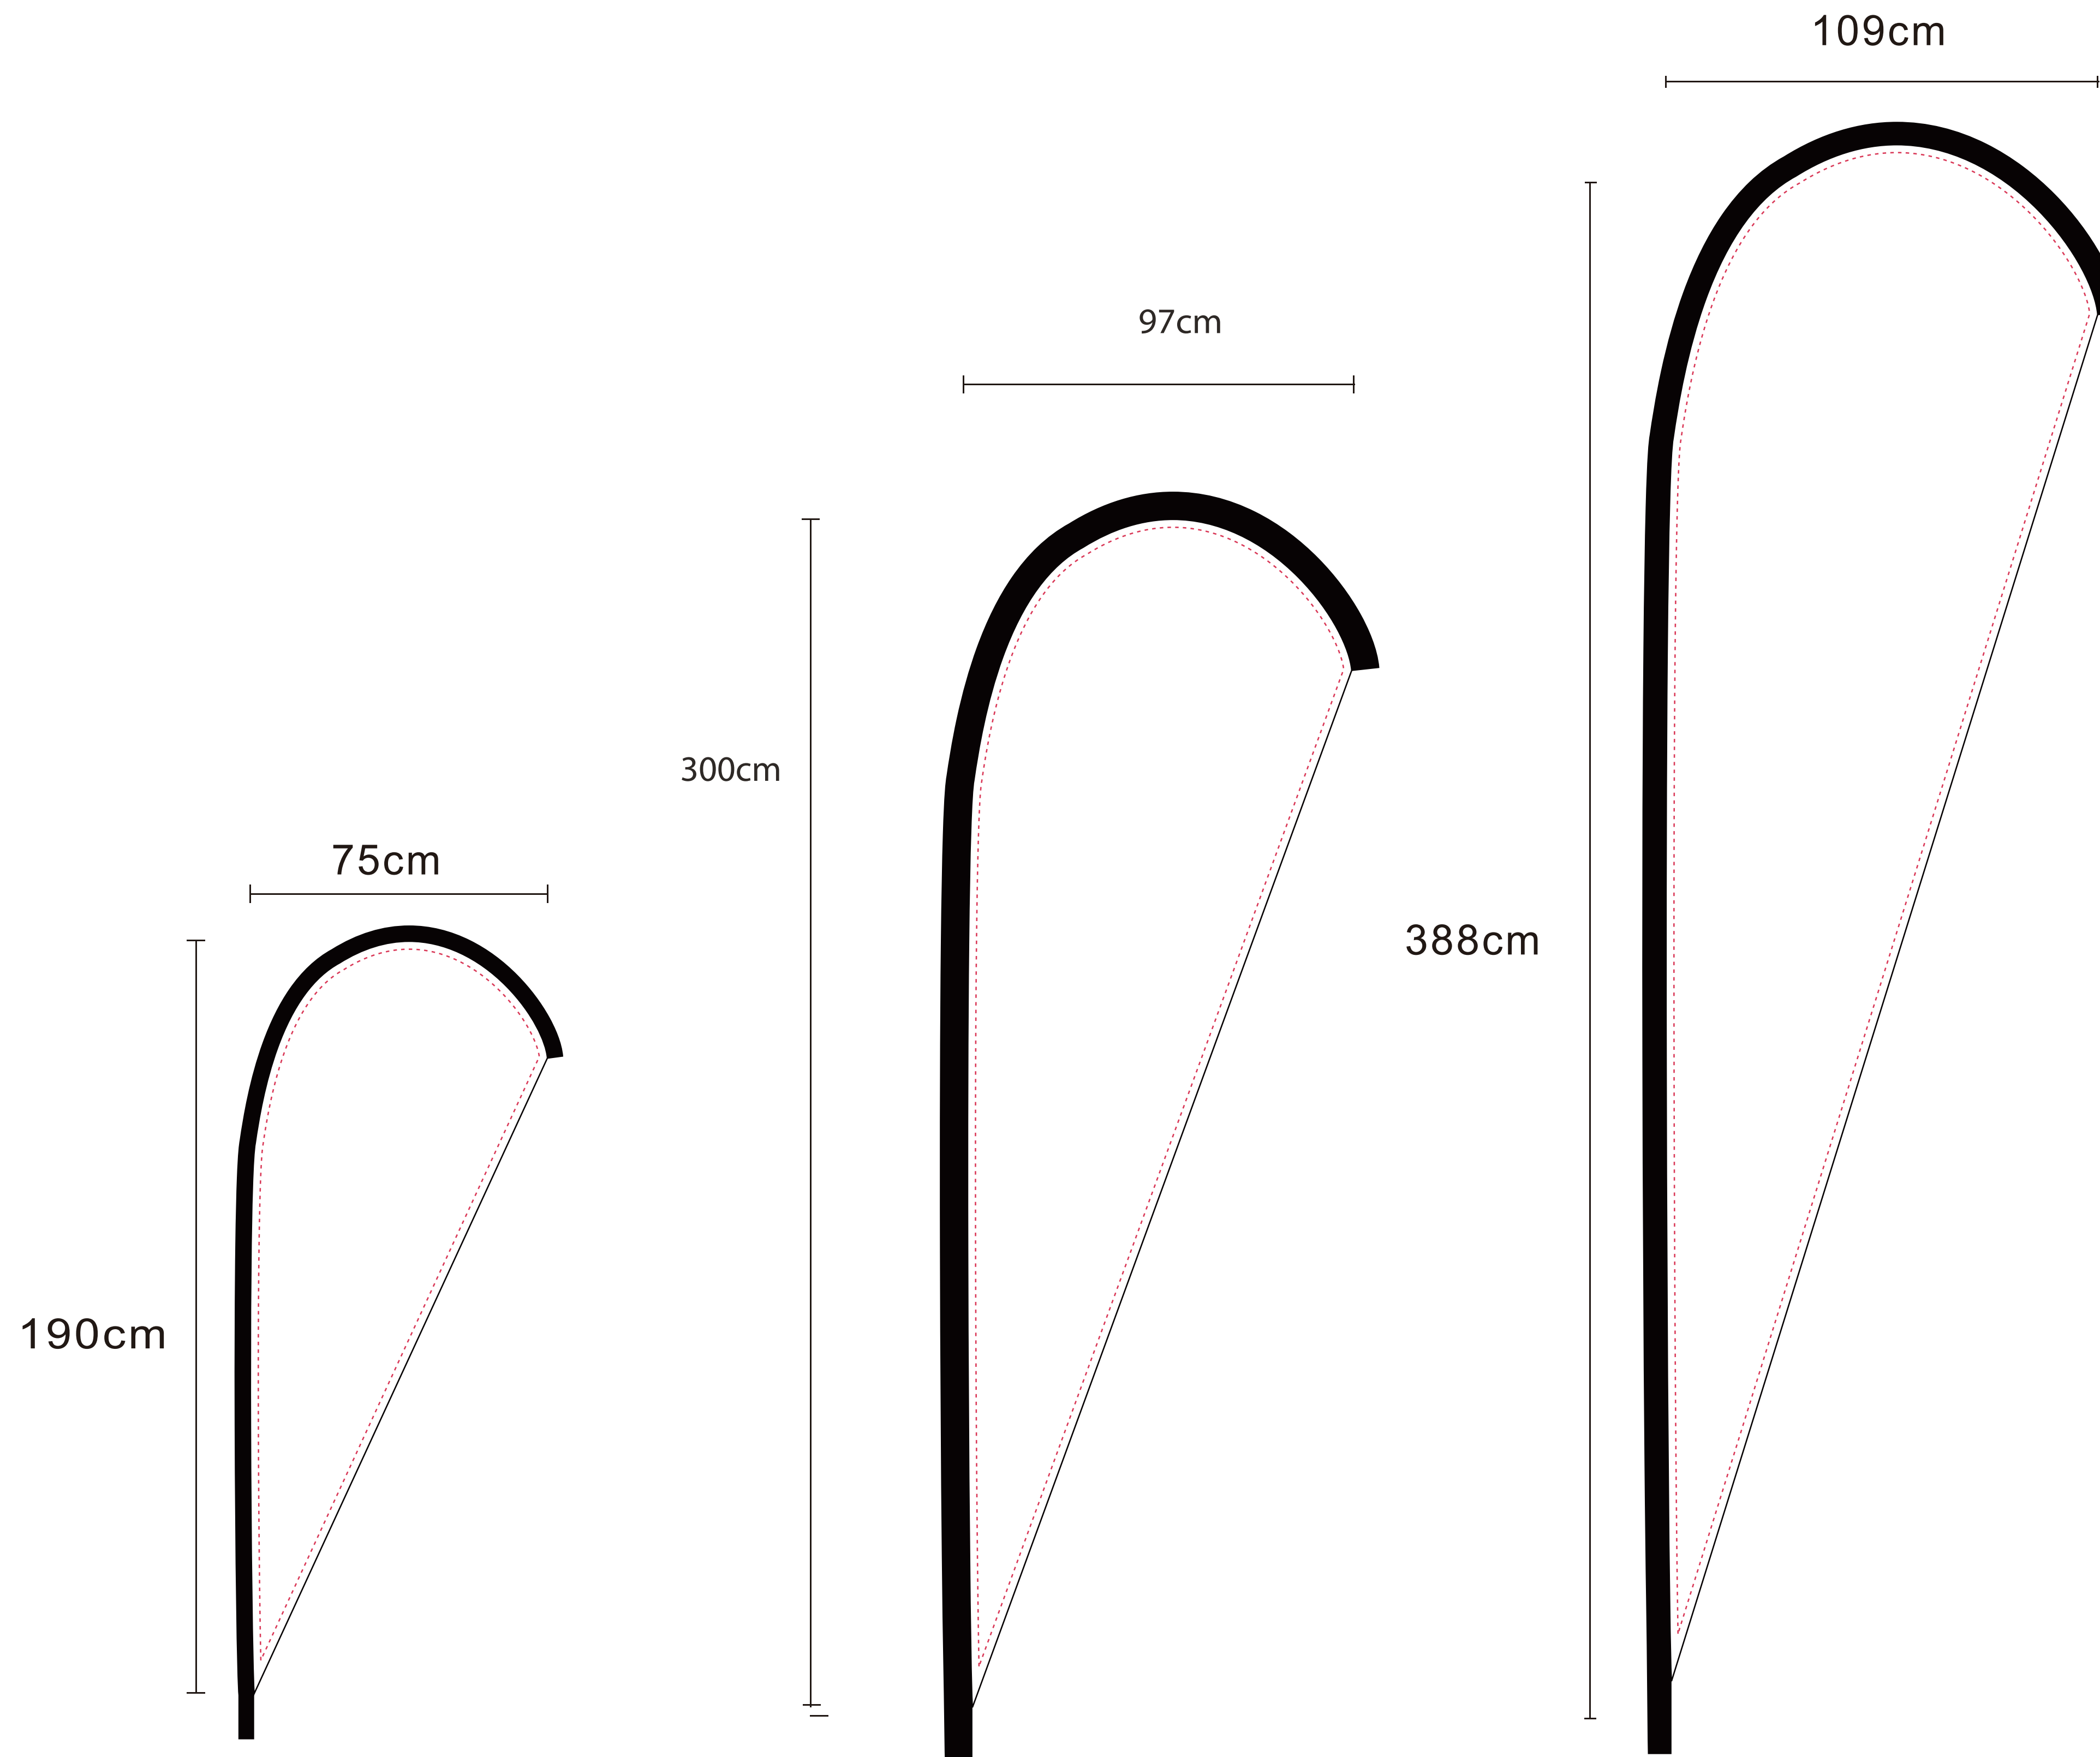

DESIGN RENDITION

Project Name:

Date:

Teardrop

***NOTE*:** Please review your sketch carefully, paying special attention to spelling, grammar, print locations, finish sizes and safety lines. Once a sketch is approved, Deluxe Canopy begins production on your order exactly as shown in the approved sketch. Any changes requested after approval will be subject to additional fees and production delay.

QUANTITY: 1 PC
small, medium, large teardrop flag

PANTONE®

Please confirm Pantone colour.

CMYK

Safety Line

Keep all logos and text inside this area.

Visual

Represents the finish size.