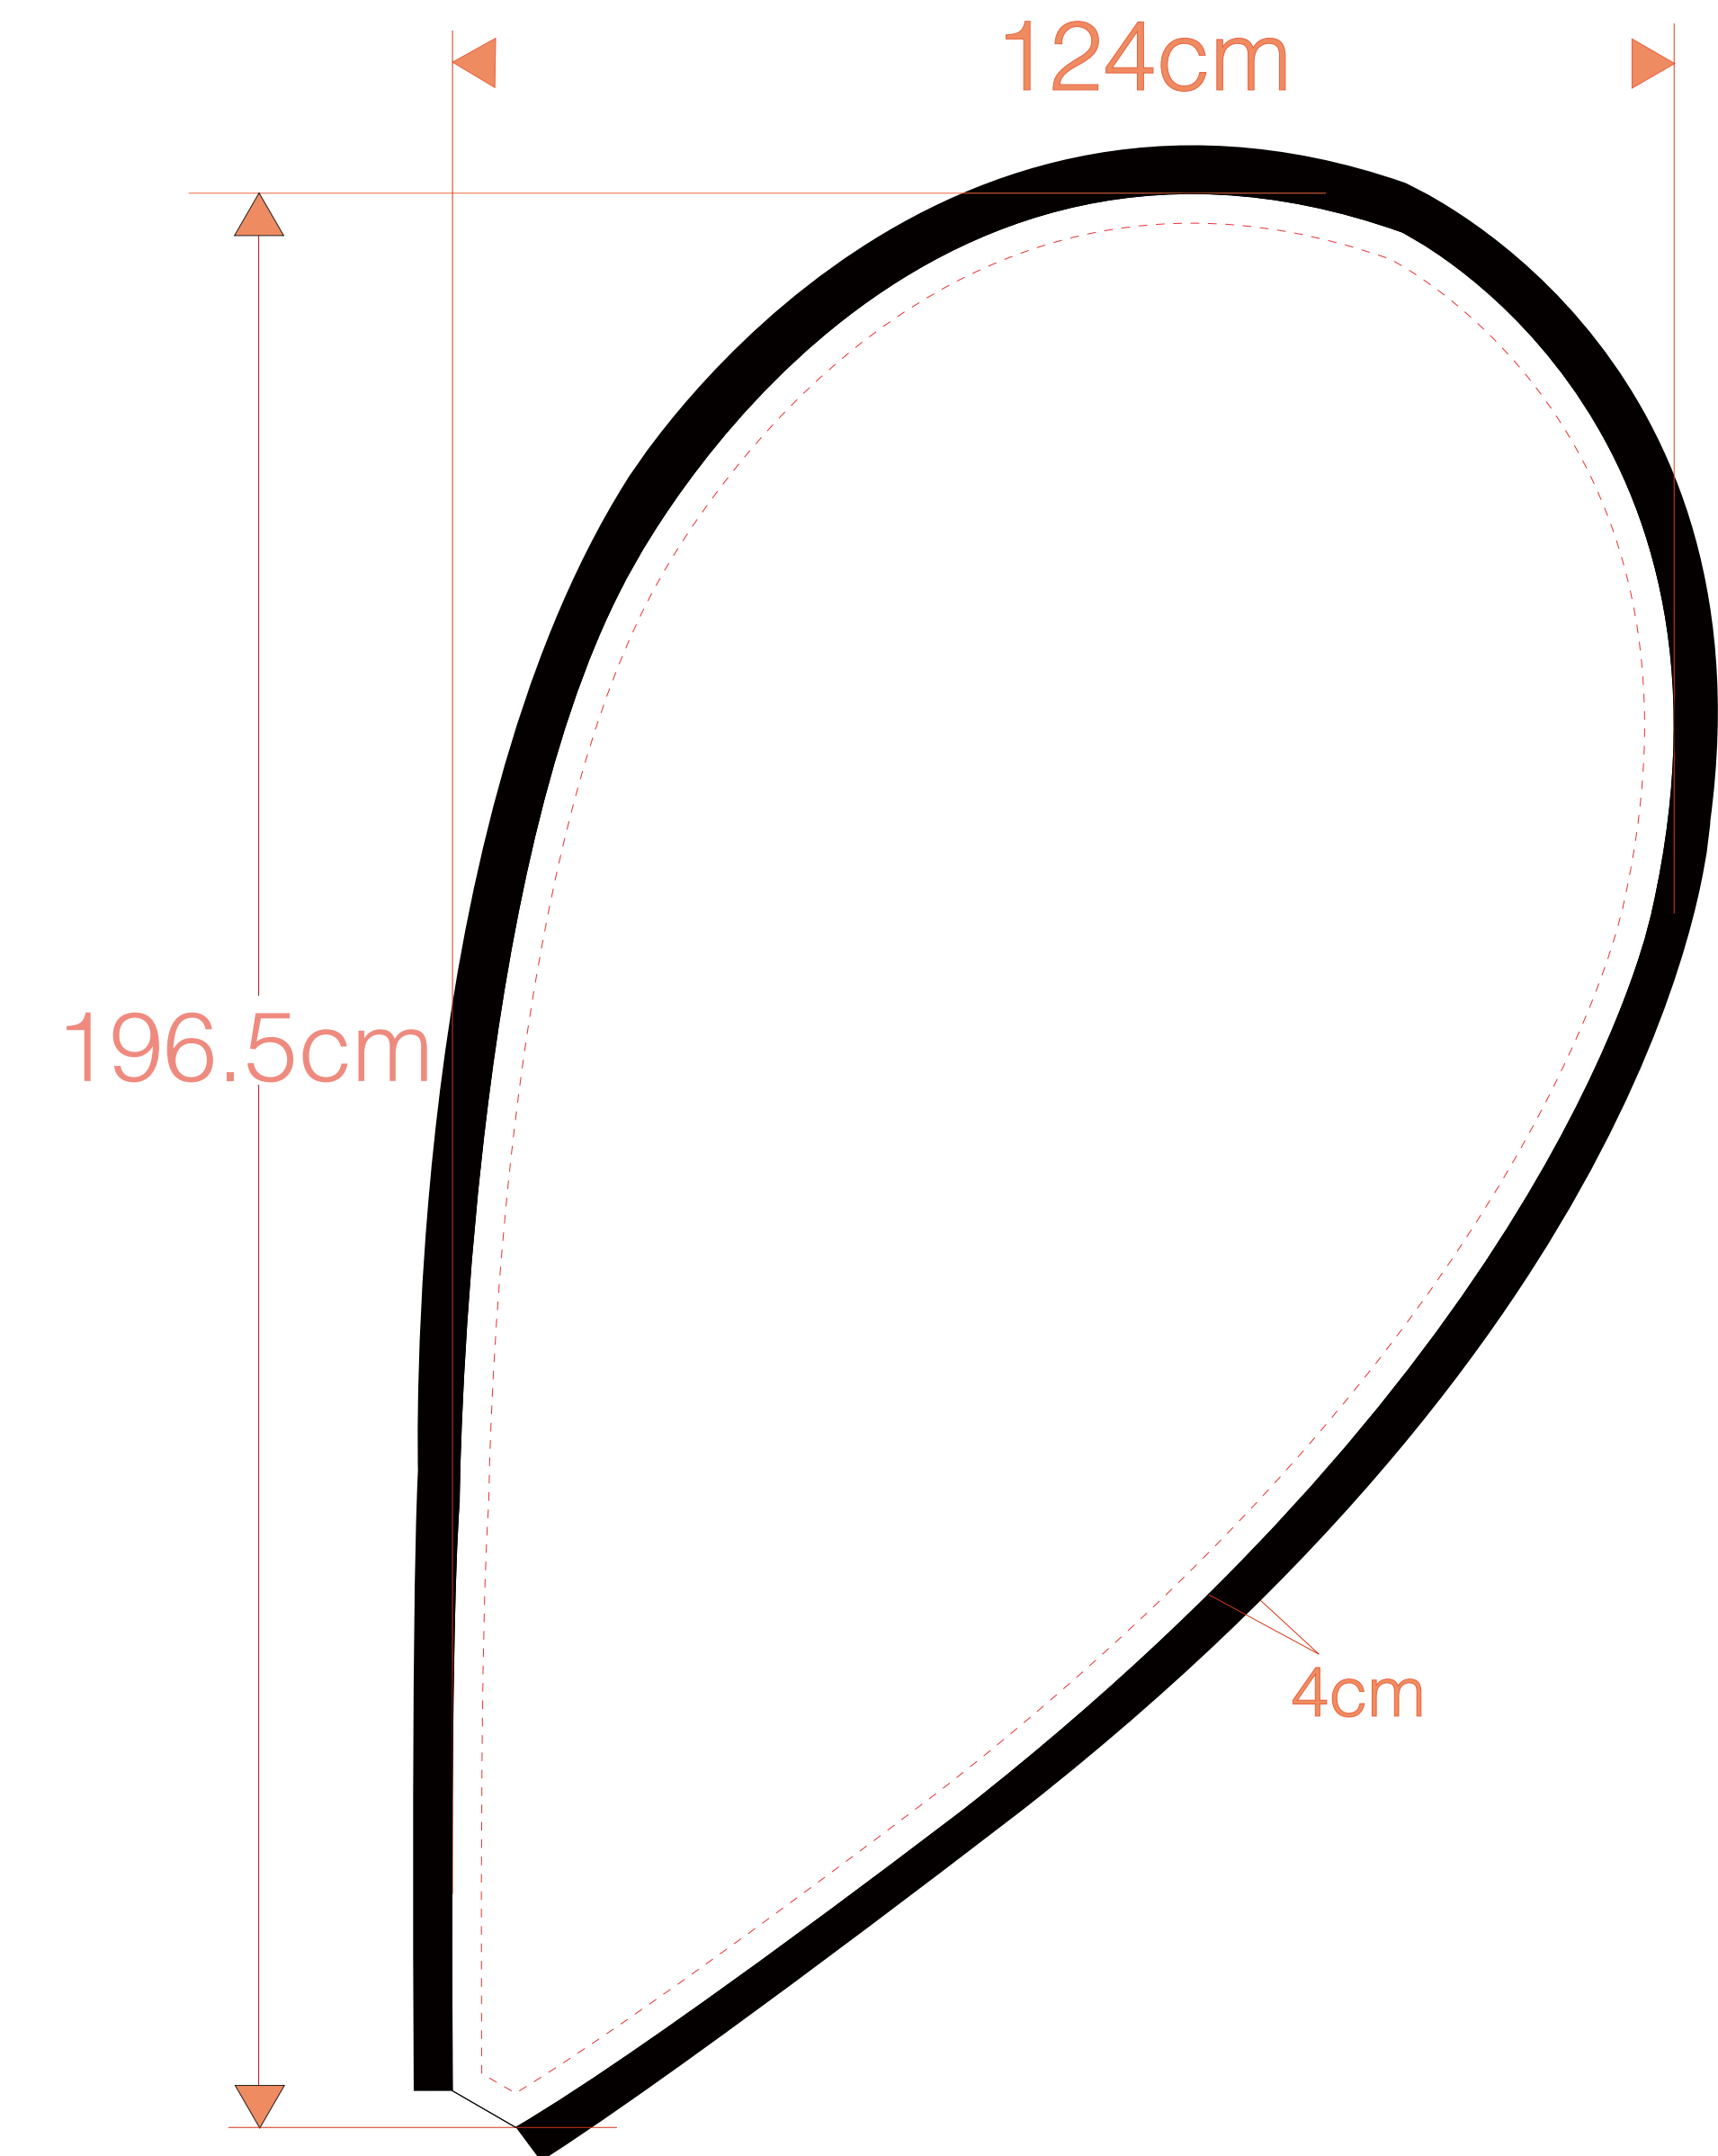

Teardrop (Second Variation)

R BANNER S
121*90cm

R BANNER M
162*97cm

R BANNER L
196.5*124cm