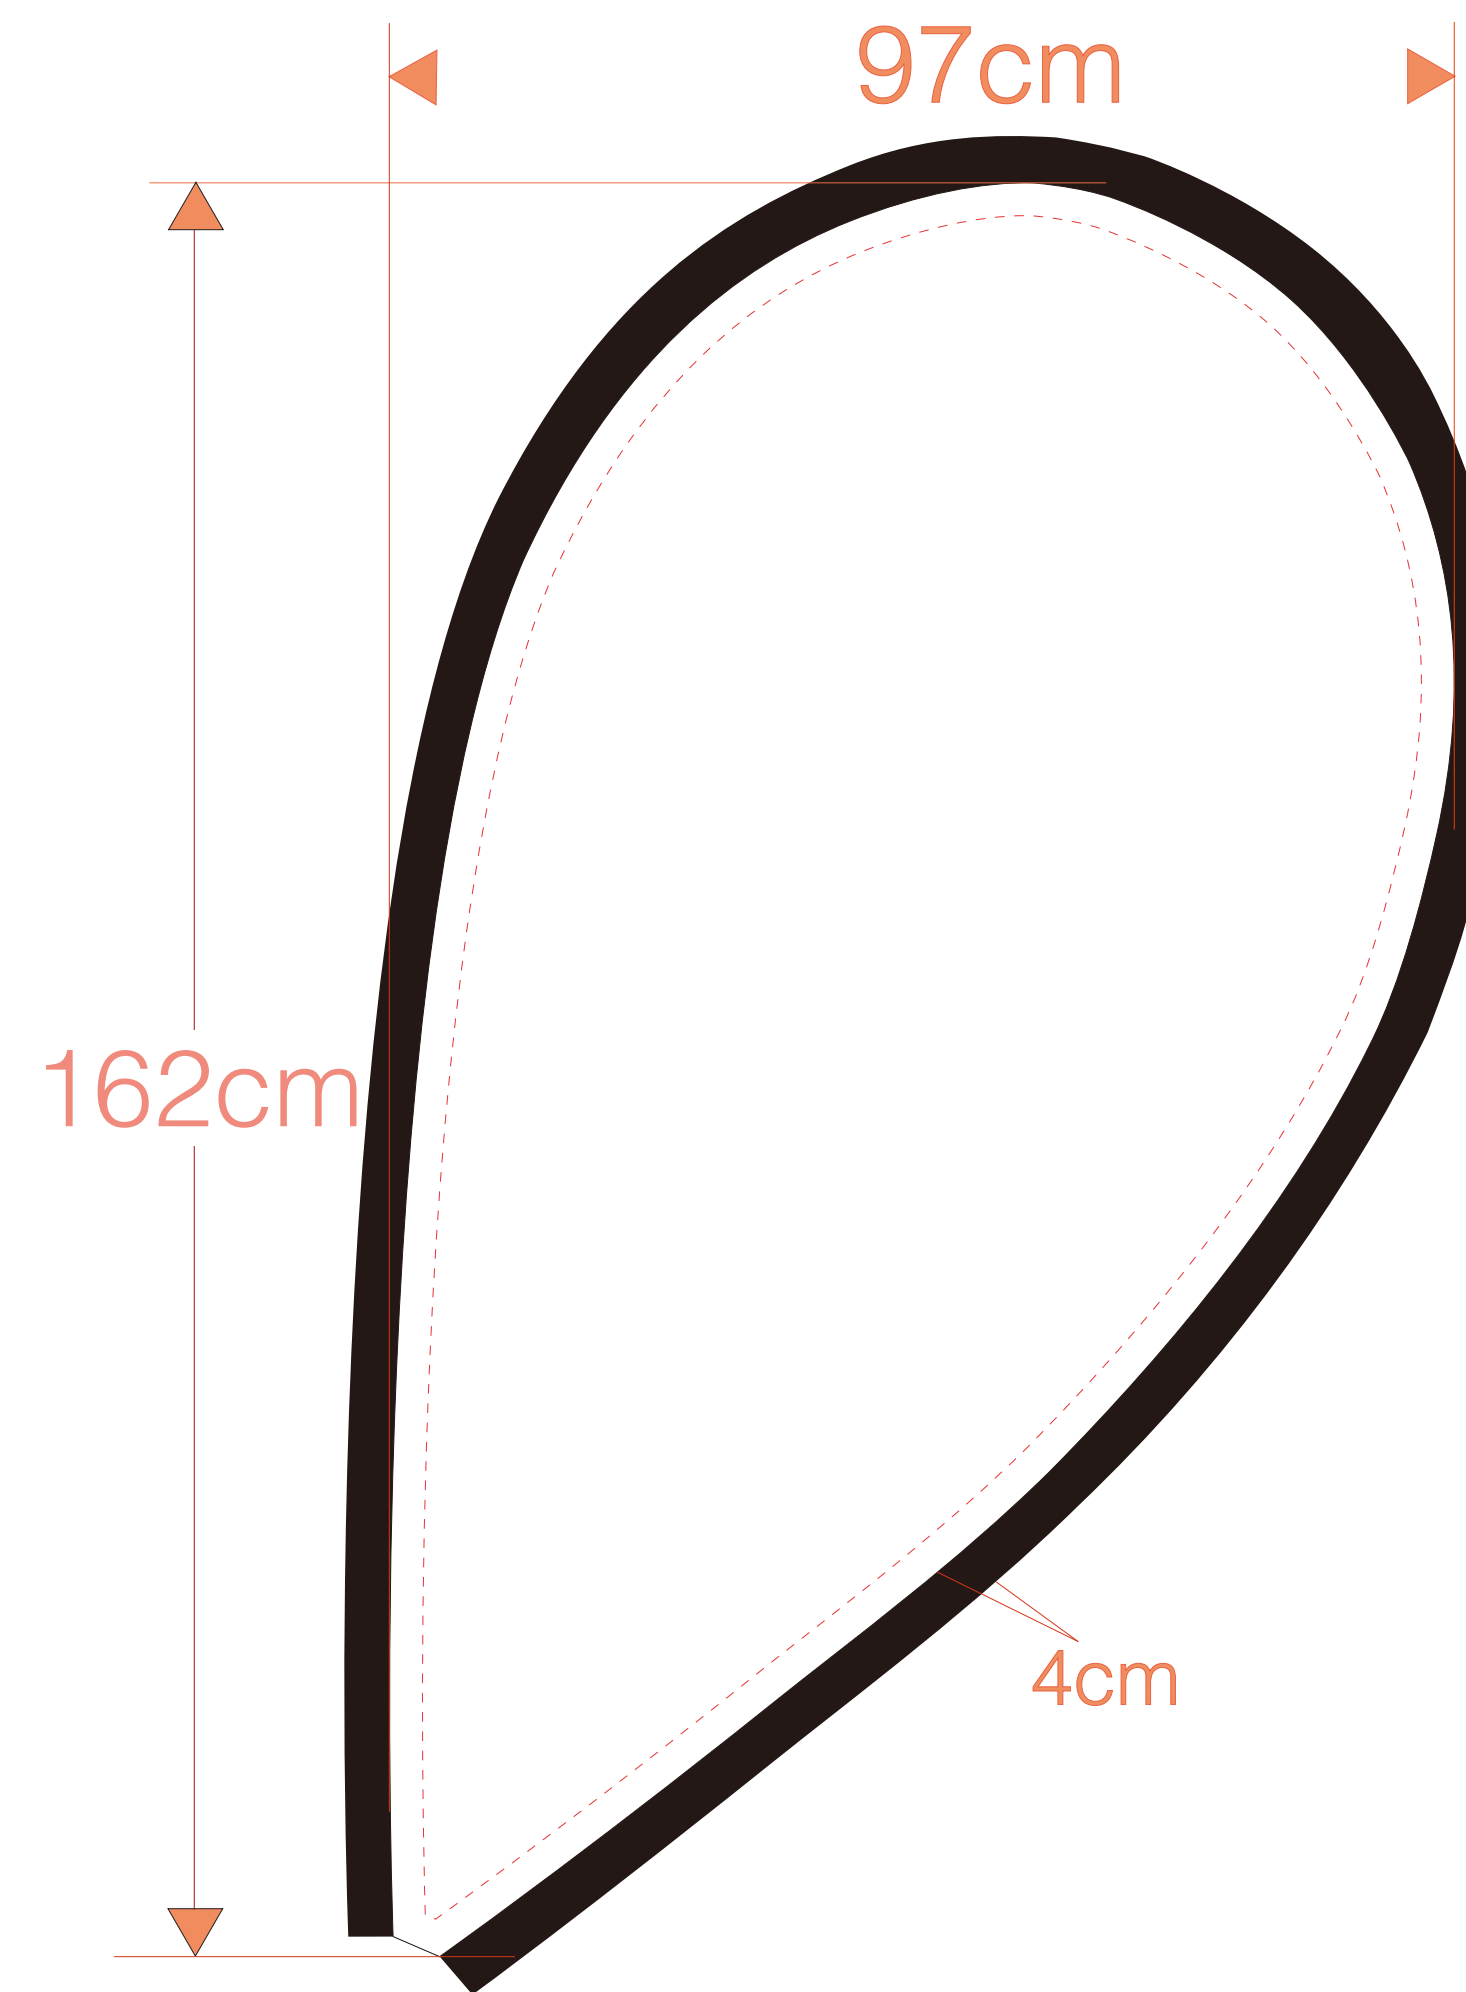

Teardrop (Second Variation)

R BANNER S
121*90cm

R BANNER M
162*97cm

R BANNER L
196.5*124cm