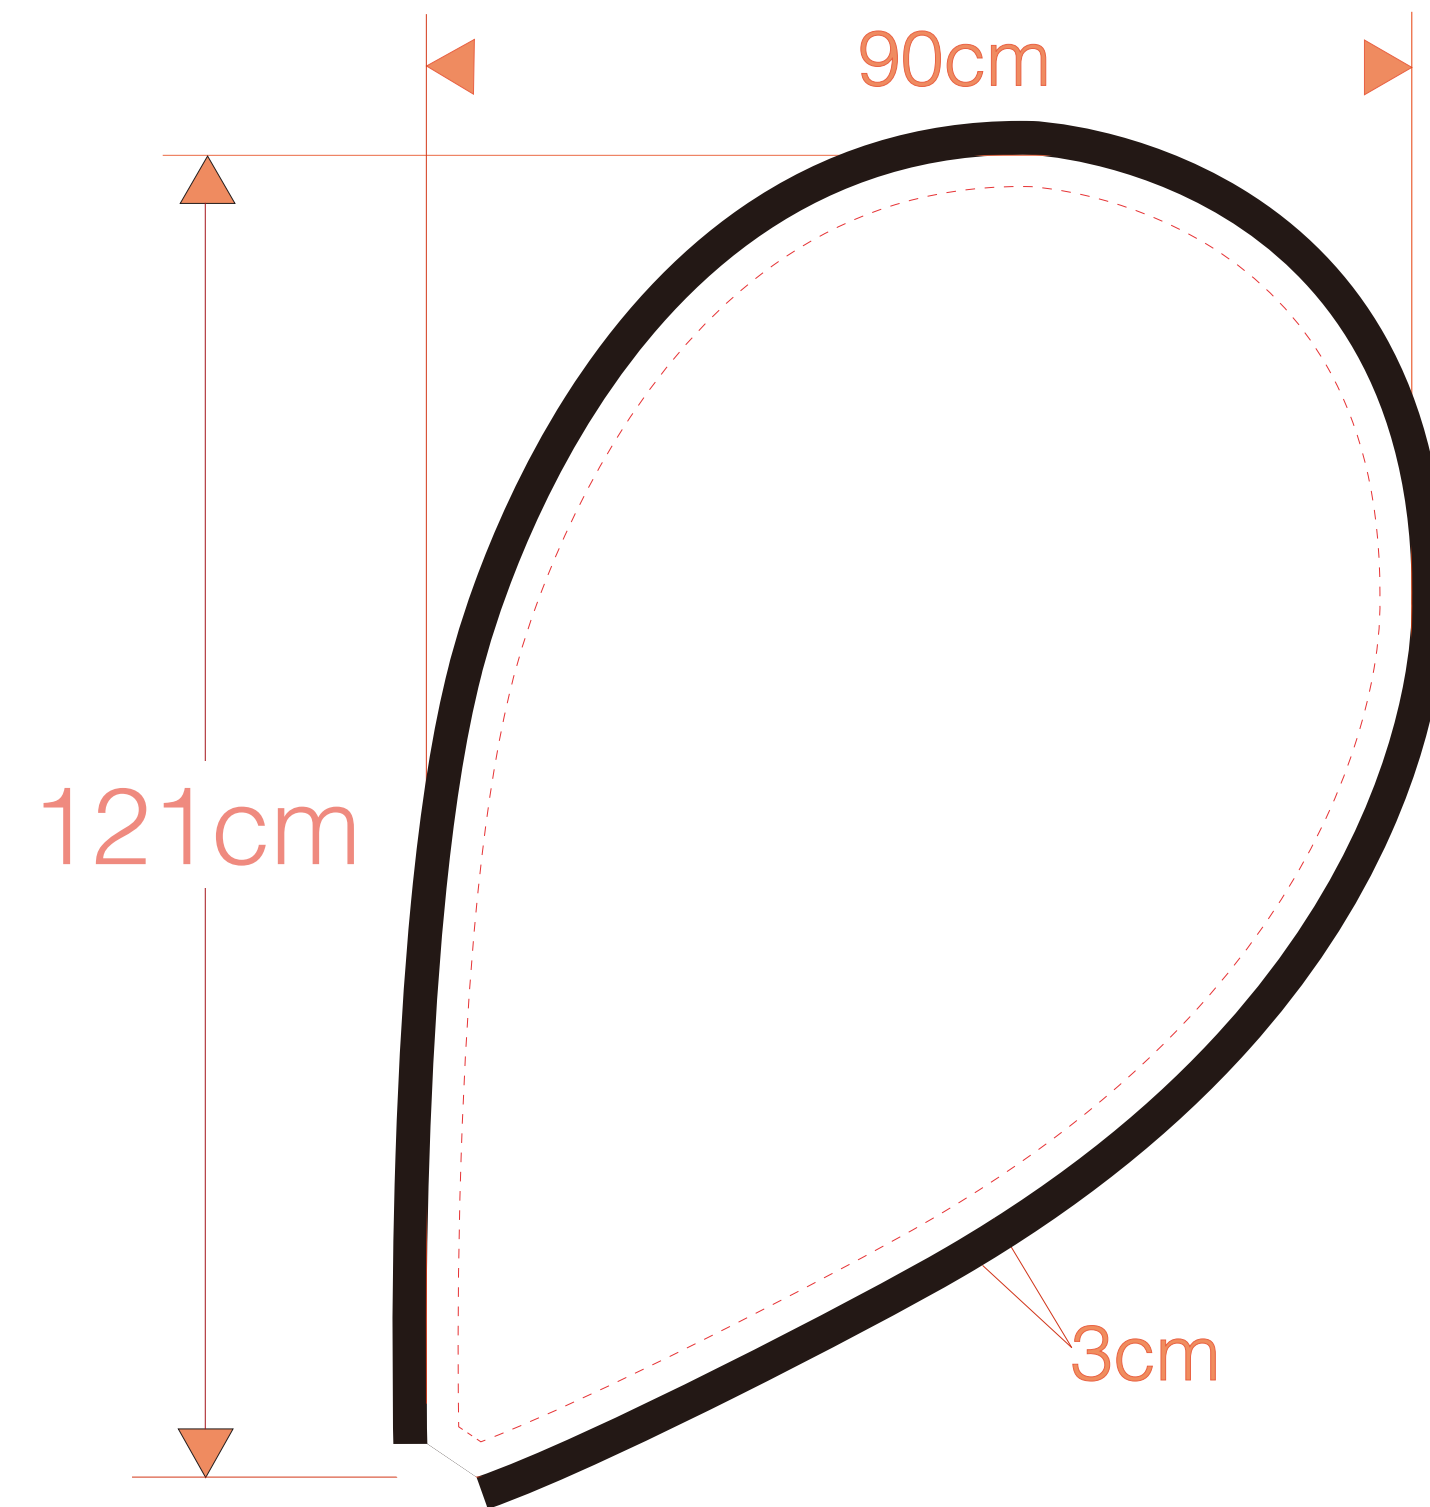

Teardrop (Second Variation)

R BANNER S
121*90cm

R BANNER M
162*97cm

R BANNER L
196.5*124cm