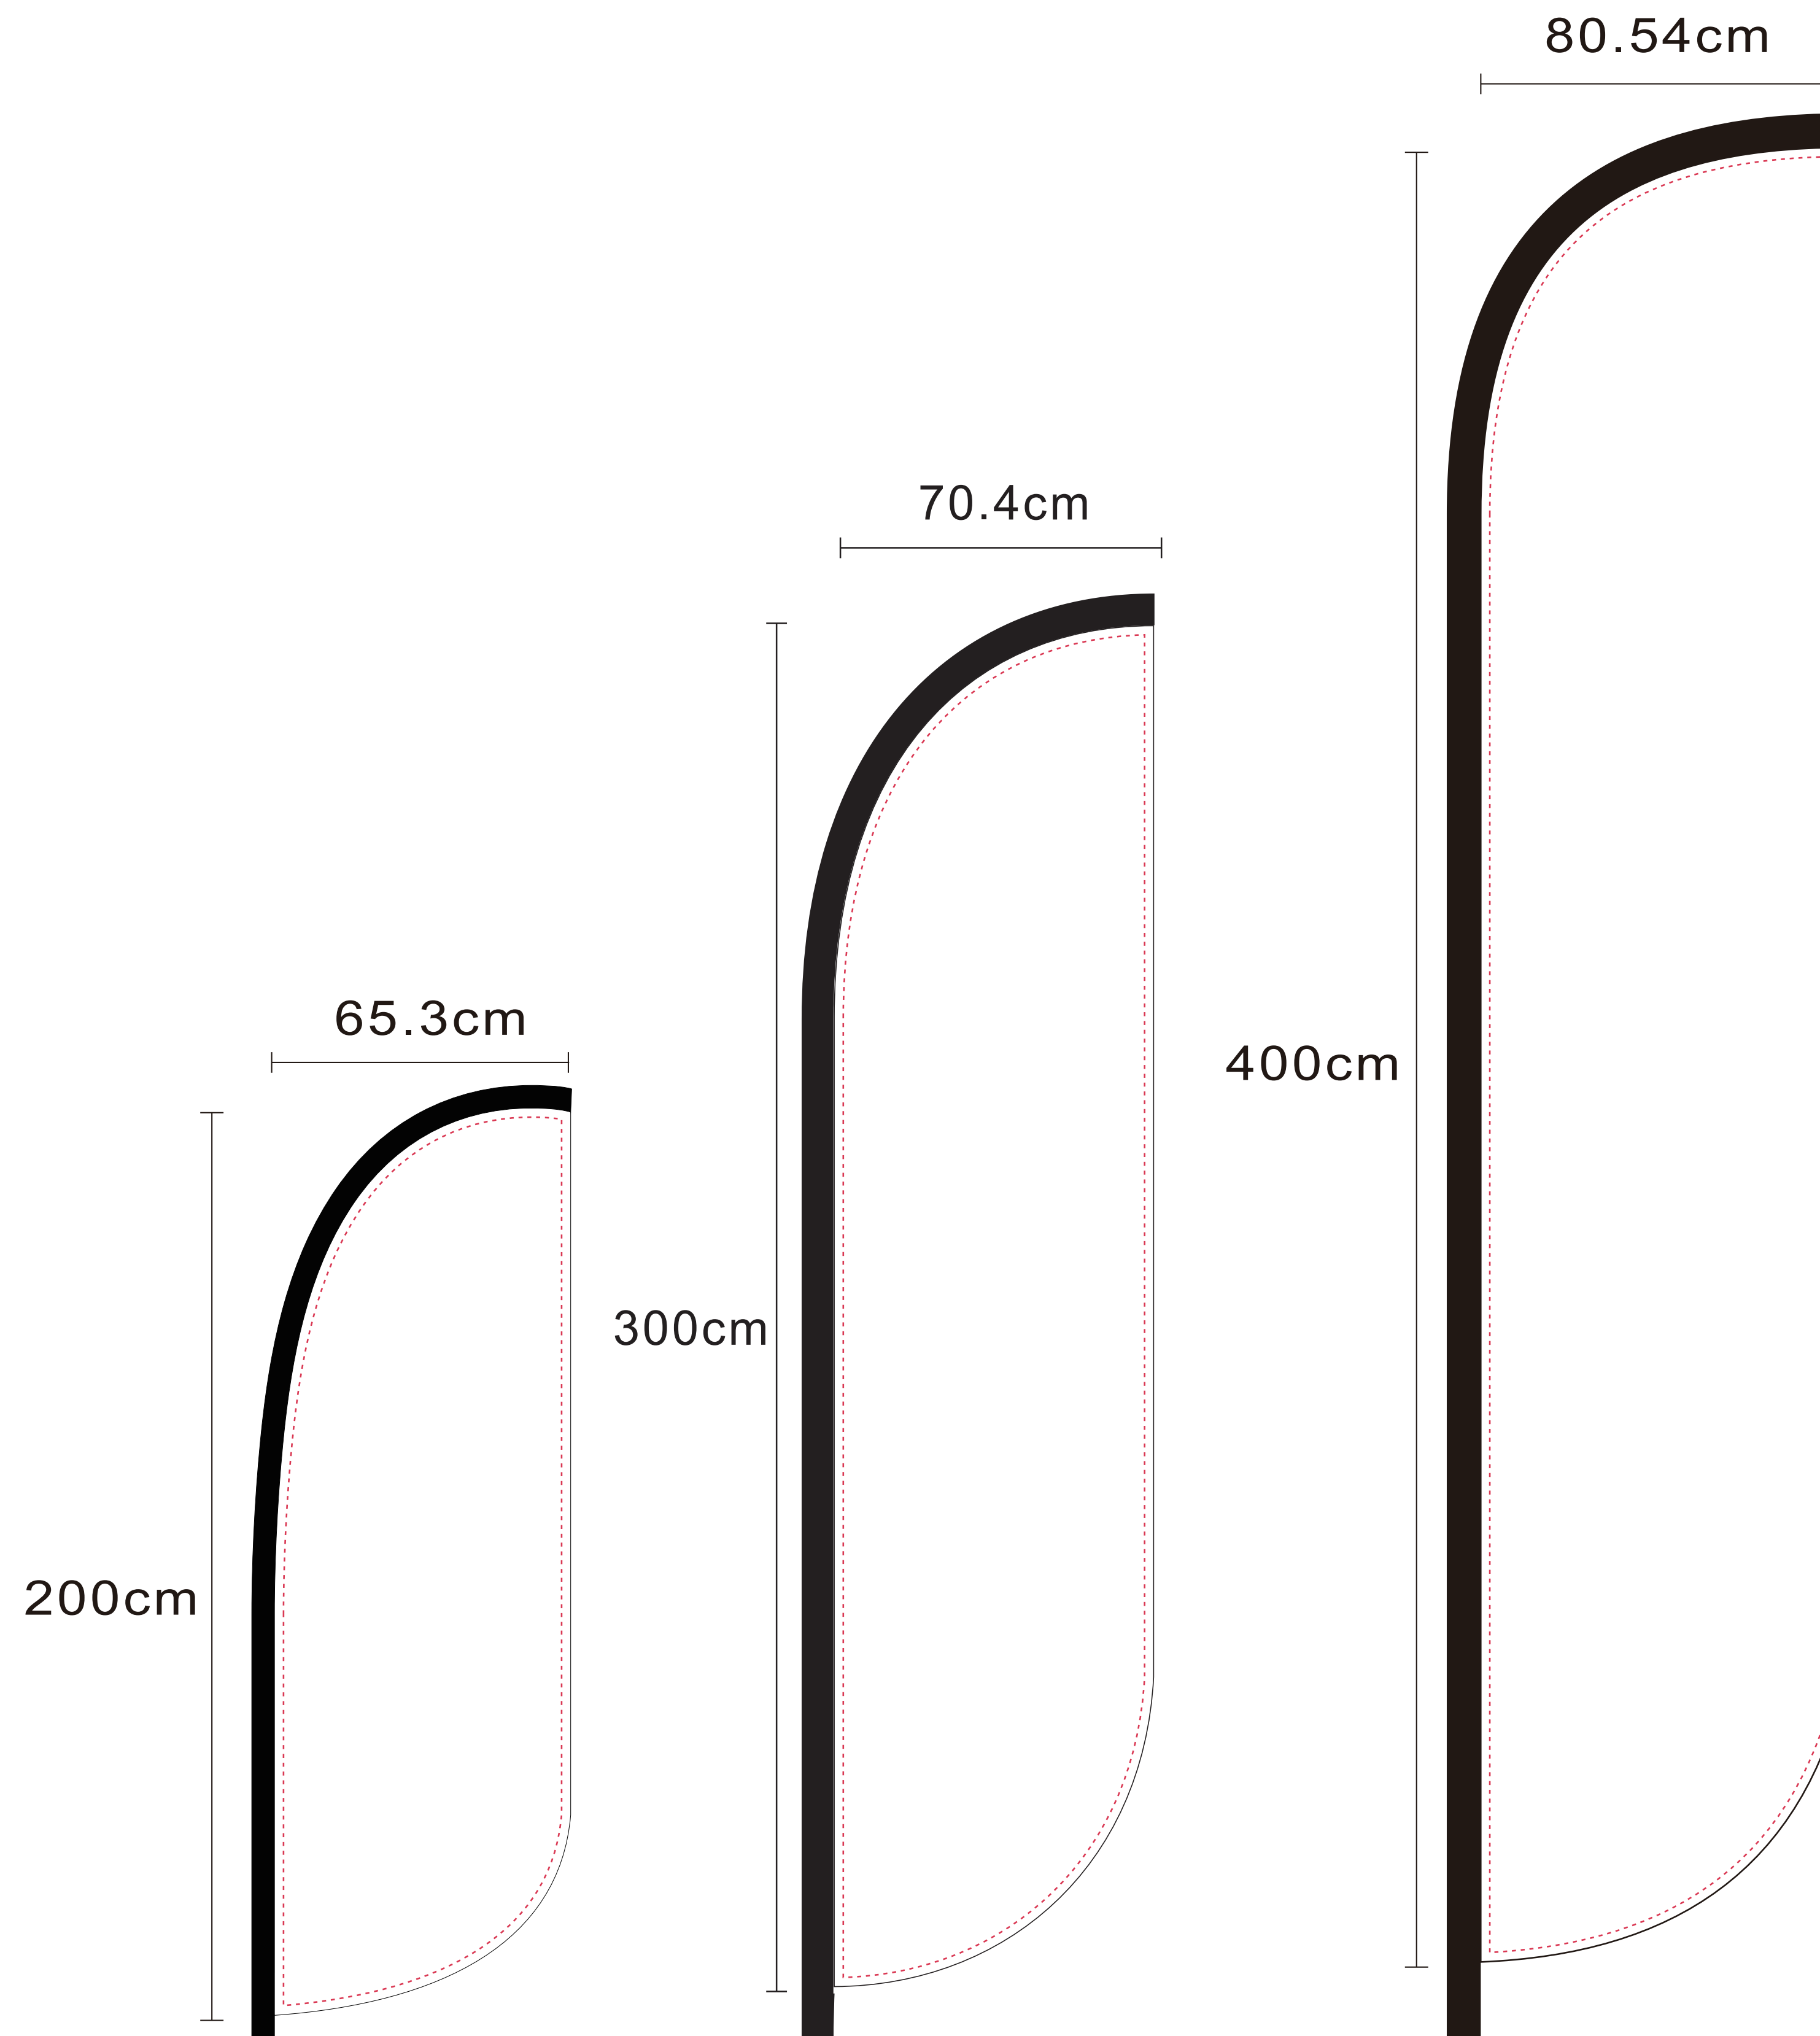

DESIGN RENDITION

Project Name:

Date:

Convex

***NOTE*:** Please review your sketch carefully, paying special attention to spelling, grammar, print locations, finish sizes and safety lines. Once a sketch is approved, Deluxe Canopy begins production on your order exactly as shown in the approved sketch. Any changes requested after approval will be subject to additional fees and production delay.

QUANTITY: 1 PC
small, medium, large convex flag template

PANTONE®

CMYK

Please confirm Pantone colour.

Safety Line

Keep all logos and text inside this area.

—————
Visual

Represents the finish size.