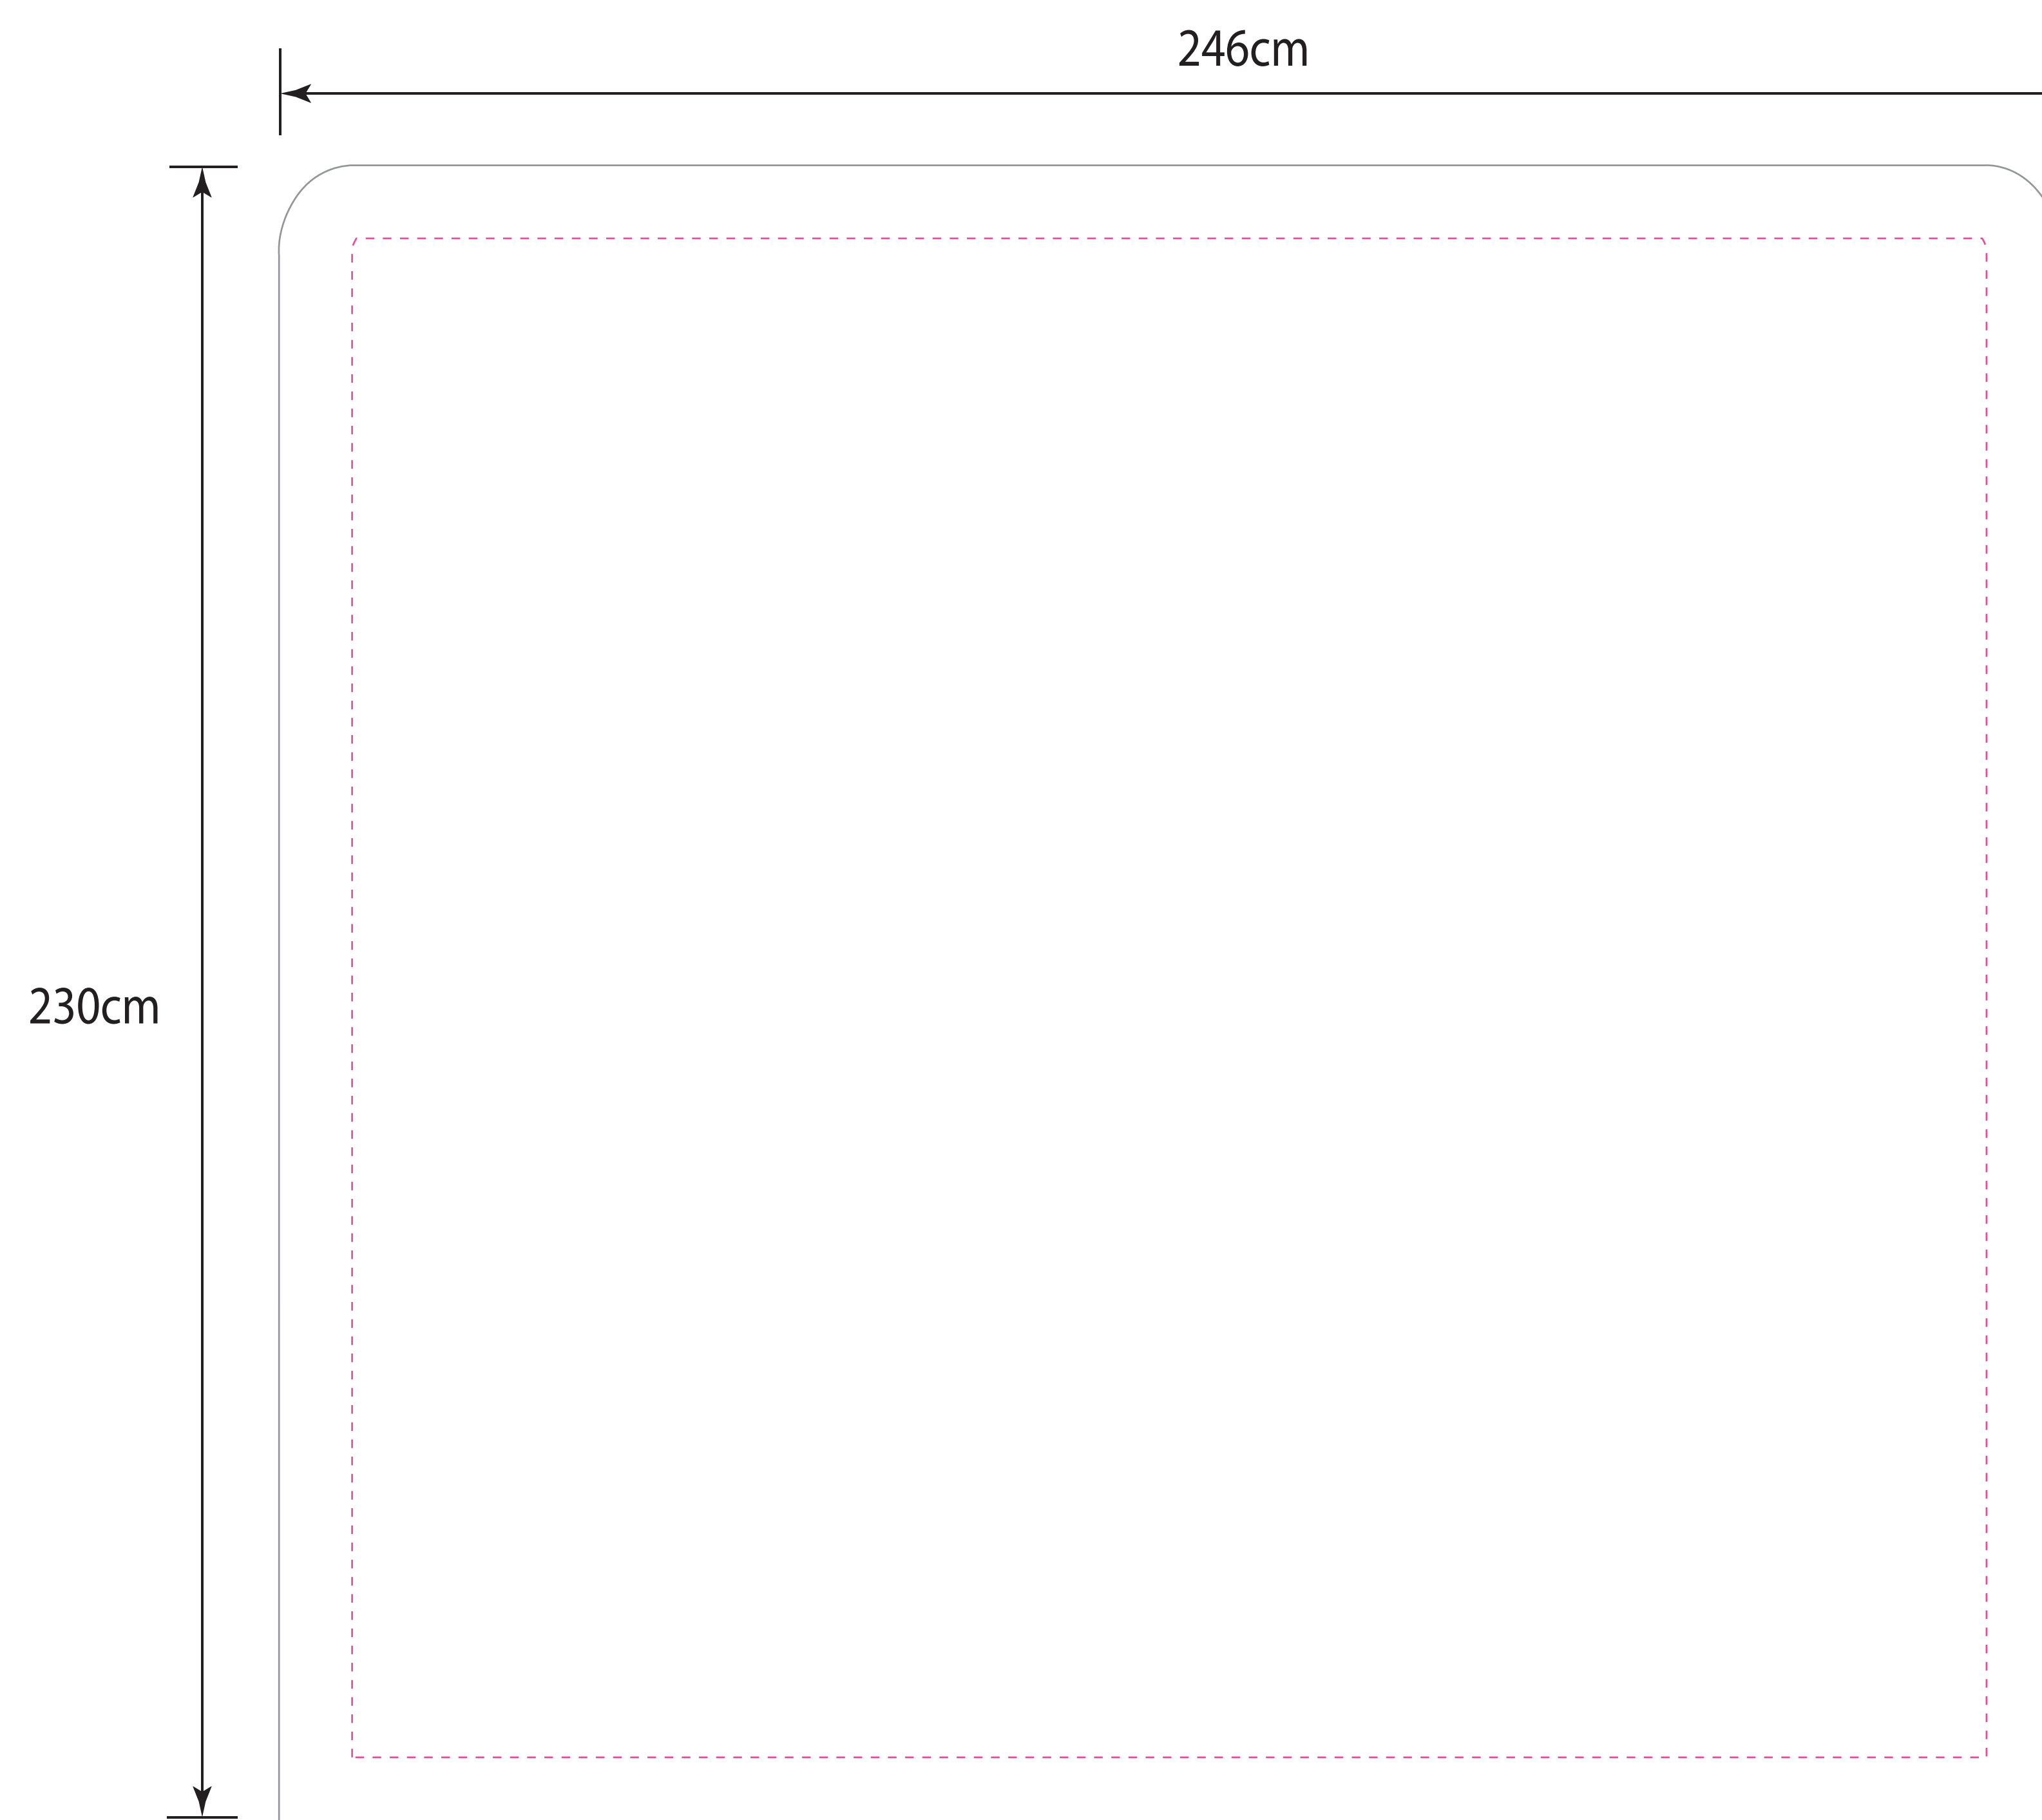

DESIGN RENDITION

Project Name:

Date:

8ft straight fabric stand

***NOTE*:** Please review your sketch carefully, paying special attention to spelling, grammar, print locations, finish sizes and safety lines. Once a sketch is approved, Deluxe Canopy begins production on your order exactly as shown in the approved sketch. Any changes requested after approval will be subject to additional fees and production delay.

QUANTITY: 1 PC
8ft straight fabric stand

PANTONE®

CMYK

Please confirm Pantone colour.

 Safety Line

Keep all logos and text inside this area.

 Visual

Represents the finish size.